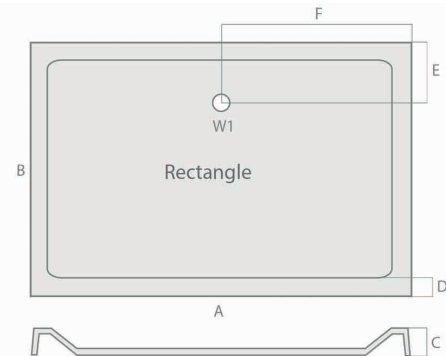

PRODUCT DATA SHEET

Rectangle Shower Tray

Product Code: S0045

SCUDO
BEAUTIFUL BATHROOMS

0330 124 7290

sales@scudo.co.uk - www.scudo.co.uk

Scudo is the trading name of Harrison Bathrooms Ltd. Whilst we endeavour to ensure that the product information is accurate we accept no liability for any information given. All images are for illustration purposes only. Product images and specification are subject to change. Measurement are in millimetres and are nominal.

Product Name	S0045
Product Description	Rectangular Shower Tray 1400 X 700 X 40
Product Transportation	
Barcode	5060500648657
Country of origin	UK
Commodity code	3922100000
Product Measurements	
Product Weight (KG)	30
Product Width (mm)	700
Product Height (mm)	40
Product Depth (mm)	0
Product Length (mm)	1400
Primary Packed Measurements	
Packaged Weight	30
Packed Length	1500
Packed Width	800
Packed Height	100
Packaging Weights	
Card (kg)	0
Paper (kg)	0
Wood (kg)	0
Plastic (kg)	0
Compliance DOP	HBDOC049 , HBDOC050

Size mm	Waste Position	Waste Size	A	B	C	D	E	F
1400 x 700	W1	90	1400	700	40	65	190	700
1400 x 760	W1	90	1400	760	40	65	190	700
1400 x 800	W1	90	1400	800	40	65	190	700
1400 x 900	W1	90	1400	900	40	65	190	700
1500 x 700	W1	90	1500	700	40	65	190	750
1500 x 760	W1	90	1500	760	40	65	190	750
1500 x 800	W1	90	1500	800	40	65	190	750
1500 x 900	W1	90	1500	900	40	65	190	750
1600 x 700	W1	90	1600	700	40	65	190	800
1600 x 760	W1	90	1600	760	40	65	190	800
1600 x 800	W1	90	1600	800	40	65	190	800
1600 x 900	W1	90	1600	900	40	65	190	800
1650 x 700	W1	90	1650	700	40	65	190	825
1650 x 800	W1	90	1650	800	40	65	190	825
1700 x 700	W1	90	1700	700	40	65	190	850
1700 x 750	W1	90	1700	750	40	65	190	850
1700 x 800	W1	90	1700	800	40	65	190	850
1700 x 900	W1	90	1700	900	40	65	190	850