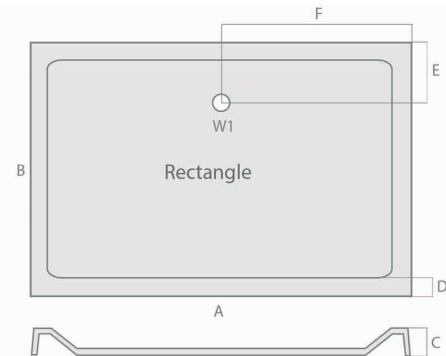

PRODUCT DATA SHEET

Rectangle Shower Tray

Product Code: S0046

SCUDO
BEAUTIFUL BATHROOMS

0330 124 7290

sales@scudo.co.uk - www.scudo.co.uk

Scudo is the trading name of Harrison Bathrooms Ltd. Whilst we endeavour to ensure that the product information is accurate we accept no liability for any information given. All images are for illustration purposes only. Product images and specification are subject to change. Measurement are in millimetres and are nominal.

Product Name	S0046
Product Description	Rectangular Shower Tray 1400 X 760 X 40
Product Transportation	
Barcode	5060500648664
Country of origin	UK
Commodity code	3922100000
Product Measurements	
Product Weight (KG)	33
Product Width (mm)	760
Product Height (mm)	40
Product Depth (mm)	0
Product Length (mm)	1400
Primary Packed Measurements	
Packaged Weight	33
Packed Length	1500
Packed Width	860
Packed Height	100
Packaging Weights	
Card (kg)	0
Paper (kg)	0
Wood (kg)	0
Plastic (kg)	0
Compliance DOP	HBDOC049 , HBDOC050

Size mm	Waste Position	Waste Size	A	B	C	D	E	F
1400 x 700	W1	90	1400	700	40	65	190	700
1400 x 760	W1	90	1400	760	40	65	190	700
1400 x 800	W1	90	1400	800	40	65	190	700
1400 x 900	W1	90	1400	900	40	65	190	700
1500 x 700	W1	90	1500	700	40	65	190	750
1500 x 760	W1	90	1500	760	40	65	190	750
1500 x 800	W1	90	1500	800	40	65	190	750
1500 x 900	W1	90	1500	900	40	65	190	750
1600 x 700	W1	90	1600	700	40	65	190	800
1600 x 760	W1	90	1600	760	40	65	190	800
1600 x 800	W1	90	1600	800	40	65	190	800
1600 x 900	W1	90	1600	900	40	65	190	800
1650 x 700	W1	90	1650	700	40	65	190	825
1650 x 800	W1	90	1650	800	40	65	190	825
1700 x 700	W1	90	1700	700	40	65	190	850
1700 x 750	W1	90	1700	750	40	65	190	850
1700 x 800	W1	90	1700	800	40	65	190	850
1700 x 900	W1	90	1700	900	40	65	190	850