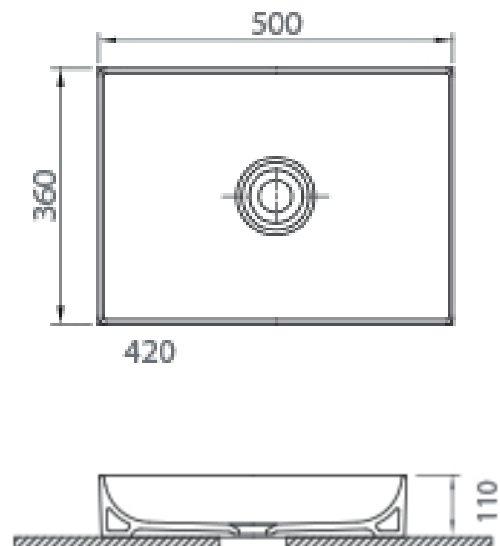

PRODUCT DATA SHEET

Stance 500mm Countertop Basin

Product Code: COUNTERTOP-002

SCUDO
BEAUTIFUL BATHROOMS

0330 124 7290

sales@scudo.co.uk - www.scudo.co.uk

Scudo is the trading name of Harrison Bathrooms Ltd. Whilst we endeavour to ensure that the product information is accurate we accept no liability for any information given. All images are for illustration purposes only. Product images and specification are subject to change. Measurement are in millimetres and are nominal.

Product Name	COUNTERTOP-002
Product Description	Stance 500mm Countertop Basin
Product Transportation	
Barcode	5060766123202
Country of origin	TURK
Commodity code	6910900000
Product Measurements	
Product Weight (KG)	N/A
Product Width (mm)	360
Product Height (mm)	110
Product Depth (mm)	110
Product Length (mm)	500
Primary Packed Measurements	
Packaged Weight	N/A
Packed Length	500
Packed Width	360
Packed Height	110
Packaging Weights	
Card (kg)	N/A
Paper (kg)	N/A
Wood (kg)	N/A
Plastic (kg)	N/A

General Information	
Construction Material	Polymarble
Installation type	Furniture Mounted
Colour / Finish	White
Basin Attributes	
Basin Type	Counter Top
Number of Tap Holes	None
Compatible Tap codes	Tall Mono Mixers
Overflow	None
Recommended waste type	Unslotted
Compatible Waste Part Code	Unslotted
Inner Bowl Width (mm)	480
Inner Bowl Length (mm)	340
Inner Bowl Depth (mm)	90