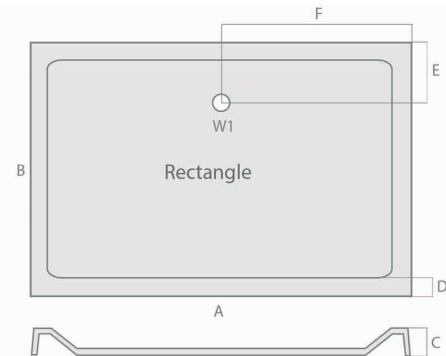

PRODUCT DATA SHEET

Rectangle Shower Tray

Product Code: S0049

SCUDO
BEAUTIFUL BATHROOMS

0330 124 7290

sales@scudo.co.uk - www.scudo.co.uk

Scudo is the trading name of Harrison Bathrooms Ltd. Whilst we endeavour to ensure that the product information is accurate we accept no liability for any information given. All images are for illustration purposes only. Product images and specification are subject to change. Measurement are in millimetres and are nominal.

Product Name	S0049
Product Description	Rectangular Shower Tray 1500 X 800 X 40
Product Transportation	
Barcode	5060500648695
Country of origin	UK
Commodity code	3922100000
Product Measurements	
Product Weight (KG)	37
Product Width (mm)	800
Product Height (mm)	40
Product Depth (mm)	0
Product Length (mm)	1500
Primary Packed Measurements	
Packaged Weight	37
Packed Length	1600
Packed Width	900
Packed Height	100
Packaging Weights	
Card (kg)	0
Paper (kg)	0
Wood (kg)	0
Plastic (kg)	0
Compliance DOP	HBDOC049 , HBDOC050

Size mm	Waste Position	Waste Size	A	B	C	D	E	F
1400 x 700	W1	90	1400	700	40	65	190	700
1400 x 760	W1	90	1400	760	40	65	190	700
1400 x 800	W1	90	1400	800	40	65	190	700
1400 x 900	W1	90	1400	900	40	65	190	700
1500 x 700	W1	90	1500	700	40	65	190	750
1500 x 760	W1	90	1500	760	40	65	190	750
1500 x 800	W1	90	1500	800	40	65	190	750
1500 x 900	W1	90	1500	900	40	65	190	750
1600 x 700	W1	90	1600	700	40	65	190	800
1600 x 760	W1	90	1600	760	40	65	190	800
1600 x 800	W1	90	1600	800	40	65	190	800
1600 x 900	W1	90	1600	900	40	65	190	800
1650 x 700	W1	90	1650	700	40	65	190	825
1650 x 800	W1	90	1650	800	40	65	190	825
1700 x 700	W1	90	1700	700	40	65	190	850
1700 x 750	W1	90	1700	750	40	65	190	850
1700 x 800	W1	90	1700	800	40	65	190	850
1700 x 900	W1	90	1700	900	40	65	190	850