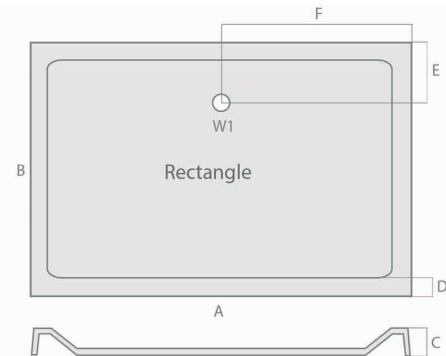

PRODUCT DATA SHEET

Rectangle Shower Tray

Product Code: S0052

SCUDO
BEAUTIFUL BATHROOMS

0330 124 7290

sales@scudo.co.uk - www.scudo.co.uk

Scudo is the trading name of Harrison Bathrooms Ltd. Whilst we endeavour to ensure that the product information is accurate we accept no liability for any information given. All images are for illustration purposes only. Product images and specification are subject to change. Measurement are in millimetres and are nominal.

Product Name	S0052
Product Description	Rectangular Shower Tray 1600 X 900 X 40
Product Transportation	
Barcode	5060500648725
Country of origin	UK
Commodity code	3922100000
Product Measurements	
Product Weight (KG)	45
Product Width (mm)	900
Product Height (mm)	40
Product Depth (mm)	0
Product Length (mm)	1600
Primary Packed Measurements	
Packaged Weight	45
Packed Length	1700
Packed Width	1000
Packed Height	100
Packaging Weights	
Card (kg)	0
Paper (kg)	0
Wood (kg)	0
Plastic (kg)	0.05
Compliance DOP	HBD0C049 , HBD0C050

Size mm	Waste Position	Waste Size	A	B	C	D	E	F
1400 x 700	W1	90	1400	700	40	65	190	700
1400 x 760	W1	90	1400	760	40	65	190	700
1400 x 800	W1	90	1400	800	40	65	190	700
1400 x 900	W1	90	1400	900	40	65	190	700
1500 x 700	W1	90	1500	700	40	65	190	750
1500 x 760	W1	90	1500	760	40	65	190	750
1500 x 800	W1	90	1500	800	40	65	190	750
1500 x 900	W1	90	1500	900	40	65	190	750
1600 x 700	W1	90	1600	700	40	65	190	800
1600 x 760	W1	90	1600	760	40	65	190	800
1600 x 800	W1	90	1600	800	40	65	190	800
1600 x 900	W1	90	1600	900	40	65	190	800
1650 x 700	W1	90	1650	700	40	65	190	825
1650 x 800	W1	90	1650	800	40	65	190	825
1700 x 700	W1	90	1700	700	40	65	190	850
1700 x 750	W1	90	1700	750	40	65	190	850
1700 x 800	W1	90	1700	800	40	65	190	850
1700 x 900	W1	90	1700	900	40	65	190	850