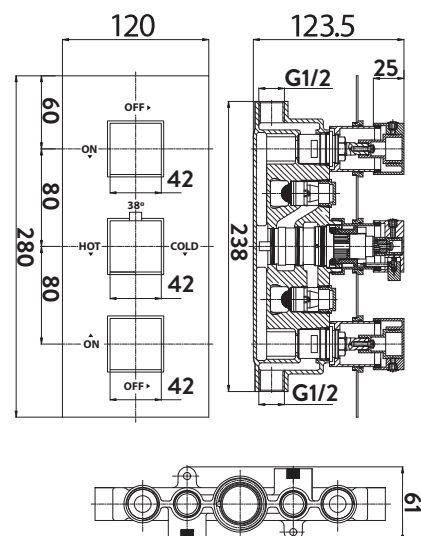

Product Measurements

Product Weight:	2.915kg
Product Width:	120mm
Product Height:	280mm
Product Depth:	123.5mm
Product Length:	230mm

Product Transportation

Barcode:	5060500640156
Country of Origin:	China
Comodity Code:	8481804090

Primary Packed Measurements

Packaged Weight:	3.14kg
Packaged Length:	370mm
Packaged Width:	120mm
Packaged Height:	145mm

Packaging Weight

Card:	0.176kg
Plastic:	0.08kg

General Information

Construction Material:	Brass / Stainless Steel
Installation Type:	In Wall
Colour / Finish:	Brass / Chrome

Shower Specification

Anti-Scald:	Yes
Shower Diverter Functions:	Yes
Number of Outlets:	2
Thermo Temp Control:	Yes
Cool Touch:	No
Shower Handset Functions:	N/A
Minimum Working Pressure:	0.2
Maximum Working Pressure:	5
Shape:	N/A
Pipe Centre:	N/A
Inlet Connection:	3/4 BSP
Outlet Connection:	1/2 BSP
Adjustable:	N/A
Adjustment:	N/A
Handle Type:	Square

Flow Rates

0.2bar (l/min)	6.5
0.5bar (l/min)	9.7
1bar (l/min)	14
2bar (l/min)	20.5
3bar (l/min)	27

Compliance DOP

HBDOC042 / HBDOC043

Spares

Diverter: T47052-08 Thermostatic Cartridge: H102V

Tap Attributes

Tap Type Description:	In Wall Thermostatic Mixer
Includes Waste:	N/A
Valve / Cartridge Type:	Thermo & 1/4 Turn Cartridge

For Part G Building regulations, compliance see flow regulator section of spec binder.

Dimensions

(measurements in mm)

LIFETIME GUARANTEE

We are confident in our products and we want our customer to be, we proudly give a lifetime guarantee on our taps and showers, further details can be found on our website