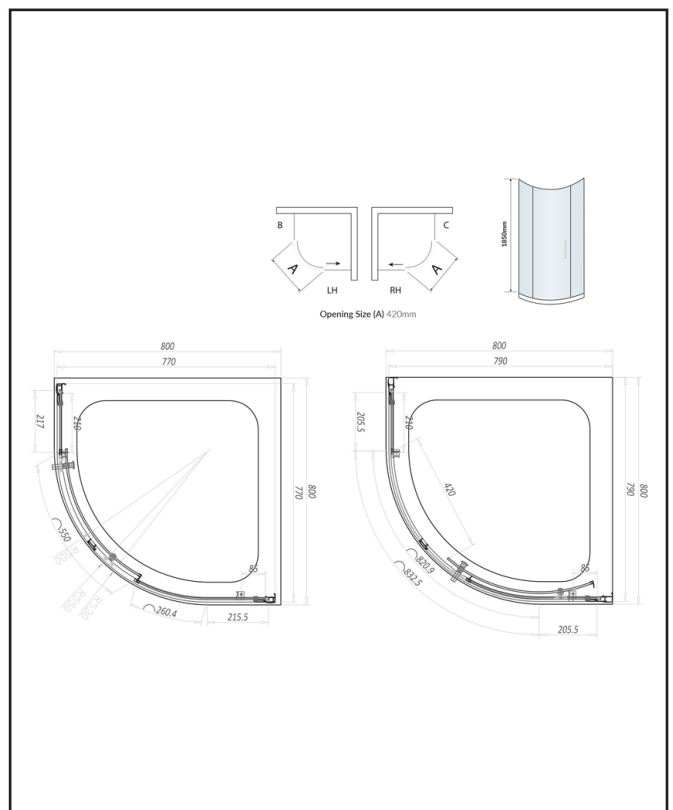

PRODUCT DATA SHEET

S6 Single Door Quadrant 800mm

Product Code: S6-GLASS007

Product Measurements

Product Weight:	37.5kg
Product Width:	790mm
Product Height:	1850mm
Product Depth:	6mm
Product Length:	790mm

Product Transportation

Barcode:	5060500647179
Country of Origin:	China
Comodity Code:	7610909095

Primary Packed Measurements

Packaged Weight:	41kg
Packaged Length:	1930mm
Packaged Width:	565mm
Packaged Height:	170mm

Packaging Weight

Card:	2.7kg
Paper:	N/A
Wood:	N/A
Plastic:	0.002kg

General Information

Construction Material:	Aluminium / Glass
Installation Type:	Wall Mounted
Colour / Finish:	Chrome / Clear Glass

Enclosure Attributes

Adjustment:	770-790mm
Aqua-Shield:	Yes
Hinge Type:	Slider
Door Type:	Single Door
Frame Type:	Framed
Glass Type:	Clear
Radius:	550
Entry Width:	480
Door In Swing:	N/A
Door Out Swing:	N/A
Enclosure Shape:	Quadrant
Glass Thickness:	Fixed 5mm / Moving 6mm
Profile Finish/Colour:	Chrome
Profile Material:	Aluminium

Compliance DOP

HBDOC005 / HBDOC006

SCUDO
BEAUTIFUL BATHROOMS

0330 124 7290

sales@scudo.co.uk - www.scudo.co.uk

Scudo is the trading name of Harrison Bathrooms Ltd. Whilst we endeavour to ensure that the product information is accurate we accept no liability for any information given. All images are for illustration purposes only. Product images and specification are subject to change. Measurement are in millimetres and are nominal.