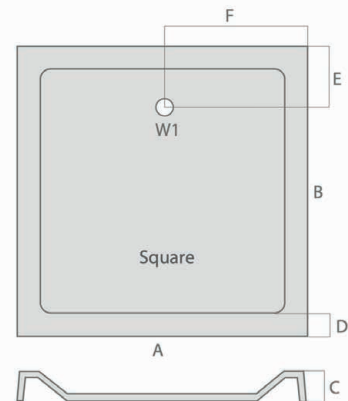

PRODUCT DATA SHEET

Square Shower Tray

Product Code: S0002

Product Name	S0002
Product Description	Square Shower Tray 760 X 760 X 45
Product Transportation	
Barcode	5060500648237
Country of origin	UK
Commodity code	3922100000
Product Measurements	
Product Weight (KG)	20
Product Width (mm)	760
Product Height (mm)	45
Product Depth (mm)	0
Product Length (mm)	760
Primary Packed Measurements	
Packaged Weight	20
Packed Length	860
Packed Width	860
Packed Height	100
Packaging Weights	
Card (kg)	0
Paper (kg)	0
Wood (kg)	0
Plastic (kg)	0.2
Compliance DOP	HBD0C049 , HBD0C050

General Information	
Construction Material	Stone cast ABS capped
Installation type	Floor & Feet kit mounted
Colour / Finish	White
Shower Tray Attributes	
Radius	N/a
Slip Resistant	No
Waste Included	No
Profile Type	Low Profile
Depth (mm)	40
Handed	N/a
Compatible Leg Set	SO40
Shape	Square
Waste Size (Ø)	90

Size mm	Waste Position	Waste Size	A	B	C	D	E	F
700 x 700	W1	90	700	700	40	65	190	350
760 x 760	W1	90	760	760	40	65	190	380
800 x 800	W1	90	800	800	40	65	190	400
900 x 900	W1	90	900	900	40	65	190	450
1000 x 1000	W1	90	1000	1000	40	65	190	500