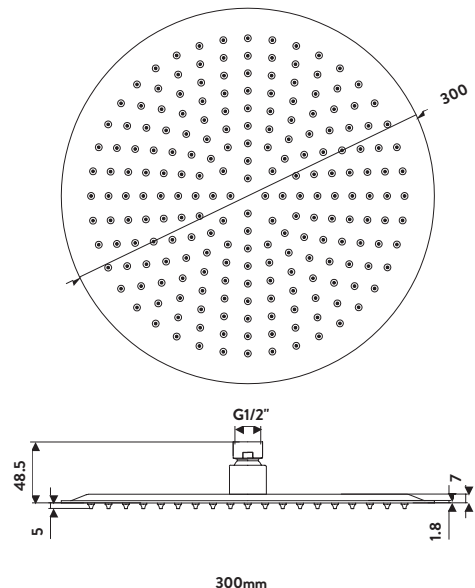

PRODUCT DATA SHEET

Black Round Shower Head

Product Code: BLACK014ORB

SCUDO
BEAUTIFUL BATHROOMS

0330 124 7290

sales@scudo.co.uk - www.scudo.co.uk

Scudo is the trading name of Harrison Bathrooms Ltd. Whilst we endeavour to ensure that the product information is accurate we accept no liability for any information given. All images are for illustration purposes only. Product images and specification are subject to change. Measurement are in millimetres and are nominal.

Product Name	BLACK014ORB
Product Description	Round Matte Black Shower Head 300mm
Product Transportation	
Barcode	5060713722724
Country of origin	CH
Commodity code	7324900000
Product Measurements	
Product Weight (KG)	0.88
Product Width (mm)	300
Product Height (mm)	48.5
Product Depth (mm)	0
Product Length (mm)	300
Primary Packed Measurements	
Packaged Weight	0.93
Packed Length	54
Packed Width	31
Packed Height	64
Packaging Weights	
Card (kg)	0.32
Paper (kg)	n/a
Wood (kg)	n/a
Plastic (kg)	0.01
Compliance DOP	N/a

General Information	
Construction Material	Stainless Steel
Installation type	Arm mounted
Colour / Finish	Black
Tap / Shower Attributes	
WRAS Approved	No
TMV Approved	No
Minimum Operating Pressure (bar)	0
Maximum Operating Pressure (bar)	5
Flexible Tails Included	0
Number of tap holes required	0
Handle Type	0
Swivel Spout	0
Inlet Connection	0
Outlet Connection	0
Tap Hole Diameter (mm)	0
Tap Type description	0
Includes Waste	0
Valve / Cartridge Type	0
Cartridge Spare code	0
Flow Rates	
0.2bar (l/min)	0
0.5bar (l/min)	0
1bar (l/min)	0
2bar (l/min)	0
3bar (l/min)	0