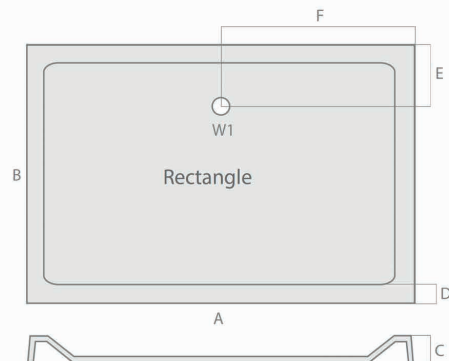

## Square Shower Tray

Product Code: S0010

**SCUDO**  
BEAUTIFUL BATHROOMS

0330 124 7290

sales@scudo.co.uk - www.scudo.co.uk

Scudo is the trading name of Harrison Bathrooms Ltd. Whilst we endeavour to ensure that the product information is accurate we accept no liability for any information given. All images are for illustration purposes only. Product images and specification are subject to change. Measurement are in millimetres and are nominal.

Product Name	S0010
Product Description	Rectangular Shower Tray 1000 X 760 X 40
<b>Product Transportation</b>	
Barcode	5060500648312
Country of origin	UK
Commodity code	3922100000
<b>Product Measurements</b>	
Product Weight (KG)	23
Product Width (mm)	760
Product Height (mm)	40
Product Depth (mm)	0
Product Length (mm)	1000
<b>Primary Packed Measurements</b>	
Packaged Weight	23
Packed Length	1100
Packed Width	860
Packed Height	100
<b>Packaging Weights</b>	
Card (kg)	0
Paper (kg)	0
Wood (kg)	0
Plastic (kg)	0
Compliance DOP	HBDOC049 , HBDOC050

Size mm	Waste Position	Waste Size	A	B	C	D	E	F
900 x 700	W1	90	900	700	40	65	190	450
900 x 760	W1	90	900	760	40	65	190	450
900 x 800	W1	90	900	800	40	65	190	450
1000 x 700	W1	90	1000	700	40	65	190	500
1000 x 760	W1	90	1000	760	40	65	190	500
1000 x 800	W1	90	1000	800	40	65	190	500
1000 x 900	W1	90	1000	900	40	65	190	500
1100 x 700	W1	90	1100	700	40	65	190	550
1100 x 760	W1	90	1100	760	40	65	190	550
1100 x 800	W1	90	1100	800	40	65	190	550
1100 x 900	W1	90	1100	900	40	65	190	550
1200 x 700	W1	90	1200	700	40	65	190	600
1200 x 760	W1	90	1200	760	40	65	190	600
1200 x 800	W1	90	1200	800	40	65	190	600
1200 x 900	W1	90	1200	900	40	65	190	600

## Dimensions

(measurements in mm)