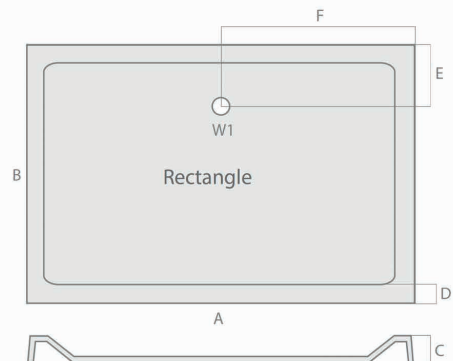

PRODUCT DATA SHEET

Rectangle Shower Tray

Product Code: S0017

SCUDO
BEAUTIFUL BATHROOMS

0330 124 7290

sales@scudo.co.uk - www.scudo.co.uk

Scudo is the trading name of Harrison Bathrooms Ltd. Whilst we endeavour to ensure that the product information is accurate we accept no liability for any information given. All images are for illustration purposes only. Product images and specification are subject to change. Measurement are in millimetres and are nominal.

Product Name	S0017
Product Description	Rectangular Shower Tray 1200 X 700 X 40
Product Transportation	
Barcode	5060500648381
Country of origin	UK
Commodity code	3922100000
Product Measurements	
Product Weight (KG)	26
Product Width (mm)	700
Product Height (mm)	40
Product Depth (mm)	0
Product Length (mm)	1200
Primary Packed Measurements	
Packaged Weight	26
Packed Length	1300
Packed Width	800
Packed Height	100
Packaging Weights	
Card (kg)	0
Paper (kg)	0
Wood (kg)	0
Plastic (kg)	0
Compliance DOP	HBDOC049 , HBDOC050

General Information	
Construction Material	Stone cast ABS capped
Installation type	Floor & Feet kit mounted
Colour / Finish	White
Shower Tray Attributes	
Radius	N/a
Slip Resistant	No
Waste Included	No
Profile Type	Low Profile
Depth (mm)	40
Handed	N/a
Compatible Leg Set	SO41
Shape	Rectangle
Waste Size (Ø)	90

Size mm	Waste Position	Waste Size	A	B	C	D	E	F
900 x 700	W1	90	900	700	40	65	190	450
900 x 760	W1	90	900	760	40	65	190	450
900 x 800	W1	90	900	800	40	65	190	450
1000 x 700	W1	90	1000	700	40	65	190	500
1000 x 760	W1	90	1000	760	40	65	190	500
1000 x 800	W1	90	1000	800	40	65	190	500
1000 x 900	W1	90	1000	900	40	65	190	500
1100 x 700	W1	90	1100	700	40	65	190	550
1100 x 760	W1	90	1100	760	40	65	190	550
1100 x 800	W1	90	1100	800	40	65	190	550
1100 x 900	W1	90	1100	900	40	65	190	550
1200 x 700	W1	90	1200	700	40	65	190	600
1200 x 760	W1	90	1200	760	40	65	190	600
1200 x 800	W1	90	1200	800	40	65	190	600
1200 x 900	W1	90	1200	900	40	65	190	600