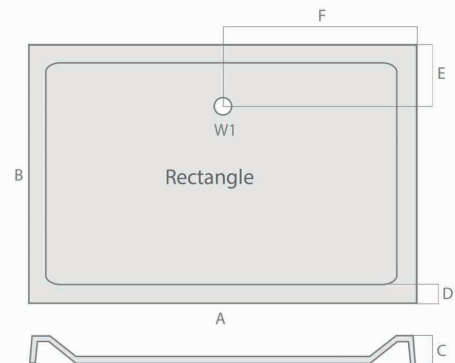

PRODUCT DATA SHEET

Rectangle Shower Tray

Product Code: S0018

SCUDO
BEAUTIFUL BATHROOMS

0330 124 7290

sales@scudo.co.uk - www.scudo.co.uk

Scudo is the trading name of Harrison Bathrooms Ltd. Whilst we endeavour to ensure that the product information is accurate we accept no liability for any information given. All images are for illustration purposes only. Product images and specification are subject to change. Measurement are in millimetres and are nominal.

Product Name	S0018
Product Description	Rectangular Shower Tray 1200 X 760 X 45
Product Transportation	
Barcode	5060500648398
Country of origin	UK
Commodity code	3922100000
Product Measurements	
Product Weight (KG)	35
Product Width (mm)	760
Product Height (mm)	45
Product Depth (mm)	0
Product Length (mm)	1200
Primary Packed Measurements	
Packaged Weight	35
Packed Length	1300
Packed Width	860
Packed Height	100
Packaging Weights	
Card (kg)	0
Paper (kg)	0
Wood (kg)	0
Plastic (kg)	0
Compliance DOP	HBDOC049 , HBDOC050

General Information	
Construction Material	Stone cast ABS capped
Installation type	Floor & Feet kit mounted
Colour / Finish	White
Shower Tray Attributes	
Radius	N/a
Slip Resistant	No
Waste Included	No
Profile Type	Low Profile
Depth (mm)	40
Handed	N/a
Compatible Leg Set	SO41
Shape	Rectangle
Waste Size (Ø)	90

Size mm	Waste Position	Waste Size	A	B	C	D	E	F
900 x 700	W1	90	900	700	40	65	190	450
900 x 760	W1	90	900	760	40	65	190	450
900 x 800	W1	90	900	800	40	65	190	450
1000 x 700	W1	90	1000	700	40	65	190	500
1000 x 760	W1	90	1000	760	40	65	190	500
1000 x 800	W1	90	1000	800	40	65	190	500
1000 x 900	W1	90	1000	900	40	65	190	500
1100 x 700	W1	90	1100	700	40	65	190	550
1100 x 760	W1	90	1100	760	40	65	190	550
1100 x 800	W1	90	1100	800	40	65	190	550
1100 x 900	W1	90	1100	900	40	65	190	550
1200 x 700	W1	90	1200	700	40	65	190	600
1200 x 760	W1	90	1200	760	40	65	190	600
1200 x 800	W1	90	1200	800	40	65	190	600
1200 x 900	W1	90	1200	900	40	65	190	600