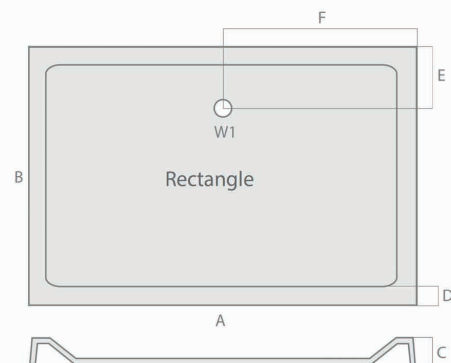

PRODUCT DATA SHEET

Rectangle Shower Tray

Product Code: S0020

Product Name	S0020
Product Description	Rectangular Shower Tray 1200 X 900 X 40
Product Transportation	
Barcode	5060500648411
Country of origin	UK
Commodity code	3922100000
Product Measurements	
Product Weight (KG)	33
Product Width (mm)	900
Product Height (mm)	40
Product Depth (mm)	0
Product Length (mm)	1200
Primary Packed Measurements	
Packaged Weight	33
Packed Length	1300
Packed Width	1000
Packed Height	100
Packaging Weights	
Card (kg)	0
Paper (kg)	0
Wood (kg)	0
Plastic (kg)	0
Compliance DOP	HBDOC049 , HBDOC050

General Information	
Construction Material	Stone cast ABS capped
Installation type	Floor & Feet kit mounted
Colour / Finish	White
Shower Tray Attributes	
Radius	N/a
Slip Resistant	No
Waste Included	No
Profile Type	Low Profile
Depth (mm)	40
Handed	N/a
Compatible Leg Set	SO41
Shape	Rectangle
Waste Size (Ø)	90

Size mm	Waste Position	Waste Size	A	B	C	D	E	F
900 x 700	W1	90	900	700	40	65	190	450
900 x 760	W1	90	900	760	40	65	190	450
900 x 800	W1	90	900	800	40	65	190	450
1000 x 700	W1	90	1000	700	40	65	190	500
1000 x 760	W1	90	1000	760	40	65	190	500
1000 x 800	W1	90	1000	800	40	65	190	500
1000 x 900	W1	90	1000	900	40	65	190	500
1100 x 700	W1	90	1100	700	40	65	190	550
1100 x 760	W1	90	1100	760	40	65	190	550
1100 x 800	W1	90	1100	800	40	65	190	550
1100 x 900	W1	90	1100	900	40	65	190	550
1200 x 700	W1	90	1200	700	40	65	190	600
1200 x 760	W1	90	1200	760	40	65	190	600
1200 x 800	W1	90	1200	800	40	65	190	600
1200 x 900	W1	90	1200	900	40	65	190	600