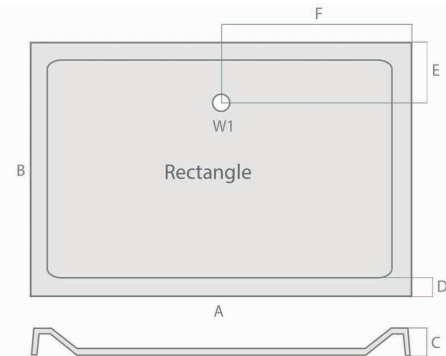

PRODUCT DATA SHEET

Rectangle Shower Tray

Product Code: S0021

SCUDO
BEAUTIFUL BATHROOMS

0330 124 7290

sales@scudo.co.uk - www.scudo.co.uk

Scudo is the trading name of Harrison Bathrooms Ltd. Whilst we endeavour to ensure that the product information is accurate we accept no liability for any information given. All images are for illustration purposes only. Product images and specification are subject to change. Measurement are in millimetres and are nominal.

Product Name	S0021
Product Description	Rectangular Shower Tray 1400 X 800 X 40
Product Transportation	
Barcode	5060500648428
Country of origin	UK
Commodity code	3922100000
Product Measurements	
Product Weight (KG)	35
Product Width (mm)	800
Product Height (mm)	40
Product Depth (mm)	0
Product Length (mm)	1400
Primary Packed Measurements	
Packaged Weight	35
Packed Length	1500
Packed Width	900
Packed Height	100
Packaging Weights	
Card (kg)	0
Paper (kg)	0
Wood (kg)	0
Plastic (kg)	0
Compliance DOP	HBD0C049 , HBD0C050

Size mm	Waste Position	Waste Size	A	B	C	D	E	F
1400 x 700	W1	90	1400	700	40	65	190	700
1400 x 760	W1	90	1400	760	40	65	190	700
1400 x 800	W1	90	1400	800	40	65	190	700
1400 x 900	W1	90	1400	900	40	65	190	700
1500 x 700	W1	90	1500	700	40	65	190	750
1500 x 760	W1	90	1500	760	40	65	190	750
1500 x 800	W1	90	1500	800	40	65	190	750
1500 x 900	W1	90	1500	900	40	65	190	750
1600 x 700	W1	90	1600	700	40	65	190	800
1600 x 760	W1	90	1600	760	40	65	190	800
1600 x 800	W1	90	1600	800	40	65	190	800
1600 x 900	W1	90	1600	900	40	65	190	800
1650 x 700	W1	90	1650	700	40	65	190	825
1650 x 800	W1	90	1650	800	40	65	190	825
1700 x 700	W1	90	1700	700	40	65	190	850
1700 x 750	W1	90	1700	750	40	65	190	850
1700 x 800	W1	90	1700	800	40	65	190	850
1700 x 900	W1	90	1700	900	40	65	190	850