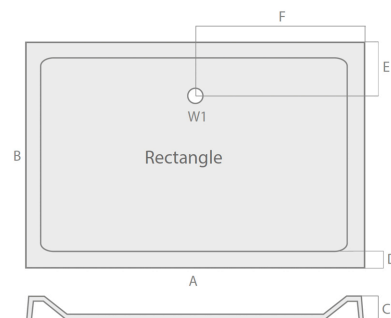

Product Measurements

Product Weight:	41kg
Product Width:	700mm
Product Height:	40mm
Product Depth:	N/A
Product Length:	1700mm

Product Transportation

Barcode:	5060500648466
Country of Origin:	UK
Comodity Code:	3922100000

Primary Packed Measurements

Packaged Weight:	41kg
Packaged Length:	1800mm
Packaged Width:	800mm
Packaged Height:	100mm

Packaging Weight

Card:	N/A
Paper:	N/A
Wood:	N/A
Plastic:	0.002kg

General Information

Construction Material:	Stone Cast ABS Capped
Installation Type:	Floor & Feet Kit Mounted
Colour / Finish:	White

Shower Tray Attributes

Radius:	N/A
Slip Resistant:	No
Waste Included:	No
Profile Type:	Low Profile
Depth:	40mm
Handed:	N/A
Compatable Leg Set:	S0040
Shape:	Rectangle
Waste Size:	90Ø

Compliance DOP

HBDOC049 / HBDOC050

Size mm	Waste Position	Waste Size	A	B	C	D	E	F
1400 x 700	W1	90	1400	700	40	65	190	700
1400 x 760	W1	90	1400	760	40	65	190	700
1400 x 800	W1	90	1400	800	40	65	190	700
1400 x 900	W1	90	1400	900	40	65	190	700
1500 x 700	W1	90	1500	700	40	65	190	750
1500 x 760	W1	90	1500	760	40	65	190	750
1500 x 800	W1	90	1500	800	40	65	190	750
1500 x 900	W1	90	1500	900	40	65	190	750
1600 x 700	W1	90	1600	700	40	65	190	800
1600 x 760	W1	90	1600	760	40	65	190	800
1600 x 800	W1	90	1600	800	40	65	190	800
1600 x 900	W1	90	1600	900	40	65	190	800
1650 x 700	W1	90	1650	700	40	65	190	825
1650 x 800	W1	90	1650	800	40	65	190	825
1700 x 700	W1	90	1700	700	40	65	190	850
1700 x 750	W1	90	1700	750	40	65	190	850
1700 x 800	W1	90	1700	800	40	65	190	850
1700 x 900	W1	90	1700	900	40	65	190	850