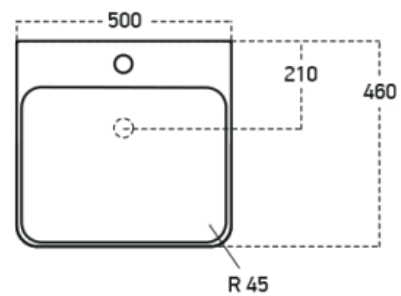

Product Measurements

Product Weight:	11.7kg
Product Width:	500mm
Product Height:	460mm
Product Depth:	60mm
Product Length:	N/A

Product Transportation

Barcode:	5060500643683
Country of Origin:	Turkey
Comodity Code:	3922100000

Primary Packed Measurements

Packaged Weight:	12kg
Packaged Length:	170mm
Packaged Width:	505mm
Packaged Height:	500mm

Packaging Weight

Card:	0.8kg
Paper:	N/A
Wood:	N/A
Plastic:	N/A

General Information

Construction Material:	Ceramic
Installation Type:	Furniture Mounted
Colour / Finish:	White

Basin Attributes

Basin Type:	Furniture Mounted
Number of Tap Holes:	1
Compatible Tap Codes:	All Mono Mixers
Overflow:	Yes
Recommened Waste Type:	Slotted
Inner Bowl Width:	
Inner Bowl Length:	
Inner Bowl Depth:	
Compatible Waste Part Code:	WASTE94 / WASTE88 WASTE92 / WASTE93 WASTE100 / BLACK094 BLACK098

Compliance DOP

HBDOC026 / HBDOC027

Dimensions

(measurements in mm)

LIFETIME GUARANTEE

We are confident in our products and we want our customer to be, we proudly give a lifetime guarantee on our taps and showers, further details can be found on our website.