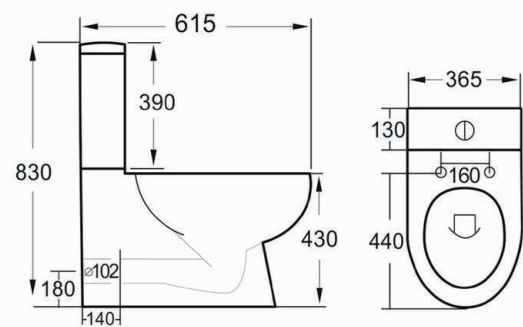

PRODUCT DATA SHEET

Belini Rimless Pan Closed Back

Product Code: BELINI009

Product Name	BELINI009
Product Description	430mm Rimless BTW pan Closed Back
Product Transportation	
Barcode	5060713720683
Contry of origin	CH
Comodity code	6910100000
Product Measurements	
Product Weight (KG)	23.8
Product Width (mm)	365
Product Height (mm)	430
Product Depth (mm)	0
Product Length (mm)	615
Primary Packed Measurements	
Packaged Weight	24.8
Packed Length	630
Packed Width	385
Packed Height	465
Packaging Weights	
Card (kg)	1
Paper (kg)	0
Wood (kg)	0
Plastic (kg)	0
Compliance DOP	HBDOC102, HBDOC103

General Information	
Construction Material	Ceramic
Installation type	Floor mounted
Colour / Finish	White
WC Pan Specification	
Projection (mm)	615
Toilet Pan Height (mm)	430
Pan Fixing Kit Included	Yes
Seat Included	No
Shape	Round
Type	Close couple
Waste Connection Specification	
Floor to centre of soil pipe (mm)	180
Wall to start of soil pipe (mm)	140

SCUDO
BEAUTIFUL BATHROOMS

0330 124 7290

sales@scudo.co.uk - www.scudo.co.uk

Scudo is the trading name of Harrison Bathrooms Ltd. Whilst we endeavour to ensure that the product information is accurate we accept no liability for any information given. All images are for illustration purposes only. Product images and specification are subject to change. Measurement are in millimetres and are nominal.

Dimensions
(measurements in mm)

LIFETIME GUARANTEE

We are confident in our products and we want our customer to be, we proudly give a lifetime guarantee on our taps and showers, further details can be found on our website