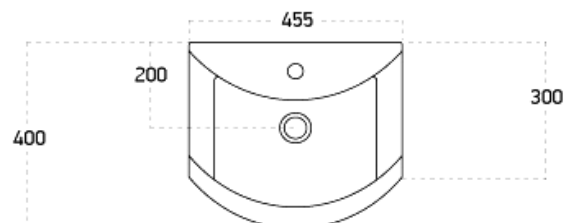

Product Measurements

Product Weight:	9.38kg
Product Width:	455mm
Product Height:	120mm
Product Depth:	400mm
Product Length:	320mm

Product Transportation

Barcode:	5060500649869
Country of Origin:	Turkey
Comodity Code:	3922100000

Primary Packed Measurements

Packaged Weight:	9.68kg
Packaged Length:	420mm
Packaged Width:	475mm
Packaged Height:	140mm

Packaging Weight

Card:	0.3kg
Paper:	N/A
Wood:	N/A
Plastic:	0.655kg

General Information

Construction Material:	Polymarble
Installation Type:	Furniture Mounted
Colour / Finish:	White

Basin Attributes

Basin Type:	Furniture Mounted
Number of Tap Holes:	1
Compatible Tap Codes:	All Mono Mixers
Overflow:	Yes
Recommened Waste Type:	Slotted
Inner Bowl Width:	
Inner Bowl Length:	
Inner Bowl Depth:	130mm
Compatible Waste Part Code:	WASTE94 / WASTE88 WASTE92 / WASTE93 WASTE100 / BLACK094 BLACK098

Compliance DOP

Dimensions

(measurements in mm)

LIFETIME GUARANTEE

We are confident in our products and we want our customer to be, we proudly give a lifetime guarantee on our taps and showers, further details can be found on our website