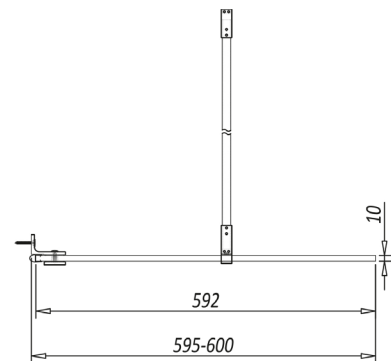

### Product Measurements

Product Weight:	29.4kg
Product Width:	600mm
Product Height:	2000mm
Product Depth:	10mm
Product Length:	N/A

### Primary Packed Measurements

Packaged Weight:	32.8kg
Packaged Length:	2130mm
Packaged Width:	670mm
Packaged Height:	65mm

### Enclosure Attributes

Adjustment:	595 - 600mm
Aqua-Shield:	Yes
Hinge Type:	Wet Wall
Door Type:	N/A
Frame Type:	Frameless
Glass Type:	Clear
Radius:	N/A
Entry Width:	N/A
Door In Swing:	N/A
Door Out Swing:	N/A
Enclosure Shape:	Straight
Glass Thickness:	10mm
Profile Finish/Colour:	Chrome
Profile Material:	Aluminium

**Dimensions**  
(measurements in mm)