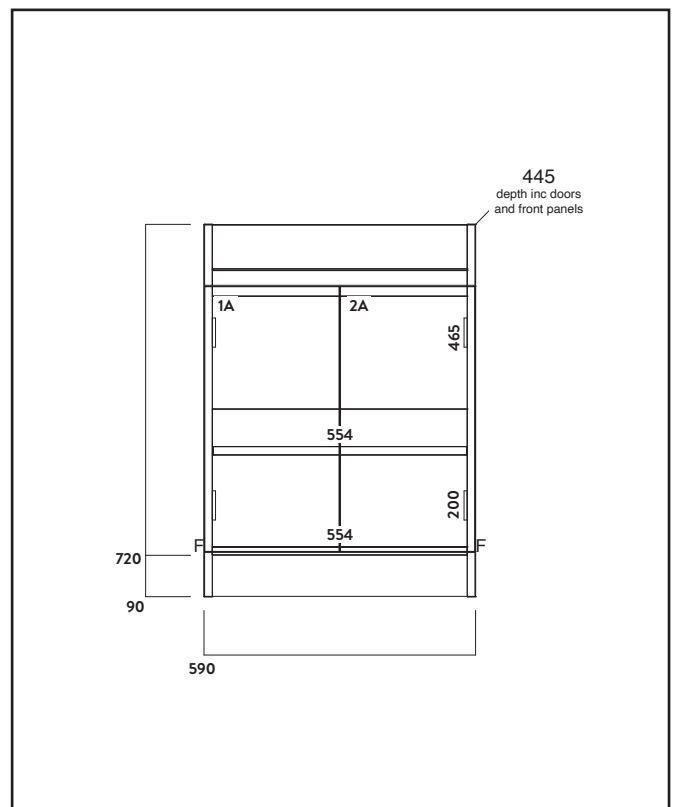

PRODUCT DATA SHEET

Lili 2 Door 600 Vanity Unit 1100mm, Gloss White

Product Code: 600CAB-LILI-WTE

SCUDO
BEAUTIFUL BATHROOMS

0330 124 7290

sales@scudo.co.uk - www.scudo.co.uk

Scudo is the trading name of Harrison Bathrooms Ltd. Whilst we endeavour to ensure that the product information is accurate we accept no liability for any information given. All images are for illustration purposes only. Product images and specification are subject to change. Measurement are in millimetres and are nominal.

Product Measurements	
Product Weight:	29kg
Product Width:	590mm
Product Height:	810mm
Product Depth:	445mm
Product Length:	590mm
Product Transportation	
Barcode:	5060500645403
Country of Origin:	Turkey
Comodity Code:	9403609010
Primary Packed Measurements	
Packaged Weight:	32.5kg
Packaged Length:	520mm
Packaged Width:	665mm
Packaged Height:	835mm
Packaging Weight	
Card:	1.7kg
Paper:	N/A
Wood:	N/A
Plastic:	0.001kg
General Information	
Construction Material:	Vinyl Wrapped MDF
Installation Type:	Floor Mounted
Colour / Finish:	High Gloss White
Furniture Attributes	
Supplied Fully Assembled:	Yes
Number of Drawer:	0
Number of Doors:	2
Soft Close Doors/Drawer:	Yes
Moisture Resistant:	Yes
Internal Shelves:	Yes
Door Opening Width:	520mm
Draw Opening Distance:	N/A
Advised Concealed Cistern:	N/A
False Draws:	0
Number of False Draws:	N/A
Reversible Doors:	No
Hinge Location:	Both
Compatible Furniture Code:	LILI-500WCUNIT-GWTE
Compatible Basin Code:	THIN600BASIN
Handles	
Handle Styles:	Veritcal Bar
Handle Finish:	Chrome or Black
Handle Material:	Steel
Number of Handles:	2
Compliance DOP	