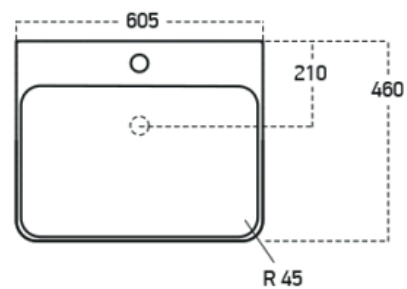

Product Measurements

Product Weight:	13.7kg
Product Width:	605mm
Product Height:	460mm
Product Depth:	60mm
Product Length:	N/A

Product Transportation

Barcode:	5060500643690
Country of Origin:	Turkey
Comodity Code:	3922100000

Primary Packed Measurements

Packaged Weight:	14kg
Packaged Length:	170mm
Packaged Width:	610mm
Packaged Height:	500mm

Packaging Weight

Card:	0.8kg
Paper:	N/A
Wood:	N/A
Plastic:	N/A

General Information

Construction Material:	Ceramic
Installation Type:	Furniture Mounted
Colour / Finish:	White

Basin Attributes

Basin Type:	Furniture Mounted
Number of Tap Holes:	1
Compatible Tap Codes:	All Mono Mixers
Overflow:	Yes
Recommended Waste Type:	Slotted
Inner Bowl Width:	
Inner Bowl Length:	
Inner Bowl Depth:	
Compatible Waste Part Code:	WASTE94 / WASTE88 WASTE92 / WASTE93 WASTE100 / BLACK094 BLACK098

Compliance DOP

HBDOC026 / HBDOC027

Dimensions (measurements in mm)

LIFETIME GUARANTEE

We are confident in our products and we want our customer to be, we proudly give a lifetime guarantee on our taps and showers, further details can be found on our website.