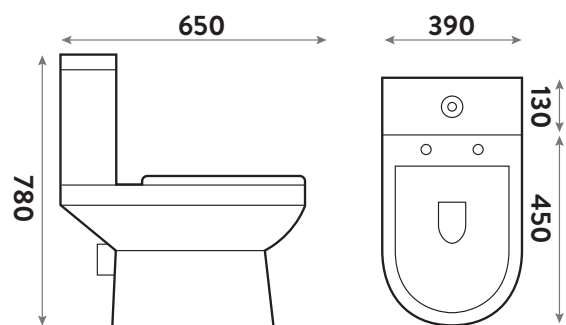

### Product Measurements

Product Weight:	14kg
Product Width:	380mm
Product Height:	385mm
Product Depth:	152mm
Product Length:	N/A

### Waste Connection Specification

Floor to Centre of Soil Pipe:	N/A
Wall to Start of Soil Pipe:	N/A

### WC Cistern Specification

Water Inlet Location:	Left & Right
Flush Volume:	6/4 L
Flush Type:	Push Button Syphon

## Dimensions

(measurements in mm)