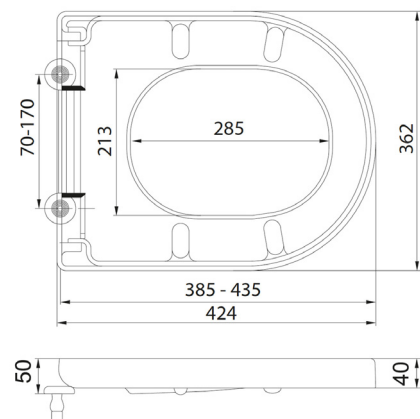

### Product Measurements

Product Weight:	2.28kg
Product Width:	362mm
Product Height:	52mm
Product Depth:	0
Product Length:	428mm

### Primary Packed Measurements

Packaged Weight:	2.72kg
Packaged Length:	440mm
Packaged Width:	370mm
Packaged Height:	55mm

### Toilet Seat Specification

Quick Release:	Yes
Soft Close:	Yes
Top or Bottom Fix:	Top Fix
Shape:	D-Shaped
Adjustment:	70-170mm

## Dimensions

(measurements in mm)