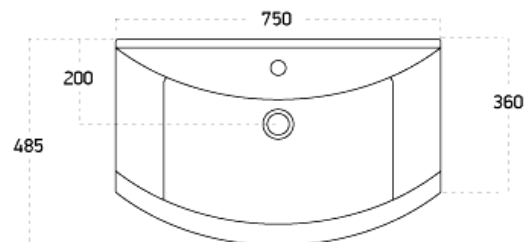

PRODUCT DATA SHEET

Lanza Basin 750mm

Product Code: LANZA750BASIN

SCUDO
BEAUTIFUL BATHROOMS

0330 124 7290

sales@scudo.co.uk - www.scudo.co.uk

Scudo is the trading name of Harrison Bathrooms Ltd. Whilst we endeavour to ensure that the product information is accurate we accept no liability for any information given. All images are for illustration purposes only. Product images and specification are subject to change. Measurement are in millimetres and are nominal.

Product Measurements

Product Weight:	20.75kg
Product Width:	720mm
Product Height:	120mm
Product Depth:	485mm
Product Length:	360mm

Product Transportation

Barcode:	5060500649883
Country of Origin:	Turkey
Comodity Code:	3922100000

Primary Packed Measurements

Packaged Weight:	21.2kg
Packaged Length:	380mm
Packaged Width:	770mm
Packaged Height:	140mm

Packaging Weight

Card:	0.45kg
Paper:	N/A
Wood:	N/A
Plastic:	0.526kg

General Information

Construction Material:	Polymarble
Installation Type:	Furniture Mounted
Colour / Finish:	White

Basin Attributes

Basin Type:	Furniture Mounted
Number of Tap Holes:	1
Compatible Tap Codes:	All Mono Mixers
Overflow:	Yes
Recommended Waste Type:	Slotted
Inner Bowl Width:	480mm
Inner Bowl Length:	300mm
Inner Bowl Depth:	130mm
Compatible Waste Part Code:	WASTE94 / WASTE88 WASTE92 / WASTE93 WASTE100 / BLACK094 BLACK098

Compliance DOP

LIFETIME GUARANTEE

We are confident in our products and we want our customer to be, we proudly give a lifetime guarantee on our taps and showers, further details can be found on our website

Dimensions

(measurements in mm)