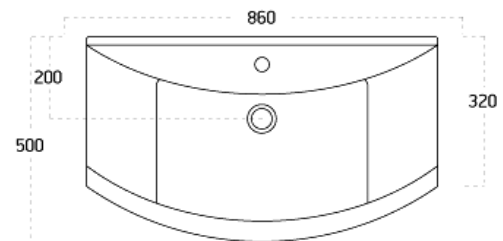

PRODUCT DATA SHEET

Lanza Basin 850mm

Product Code: LANZA850BASIN

SCUDO
BEAUTIFUL BATHROOMS

0330 124 7290

sales@scudo.co.uk - www.scudo.co.uk

Scudo is the trading name of Harrison Bathrooms Ltd. Whilst we endeavour to ensure that the product information is accurate we accept no liability for any information given. All images are for illustration purposes only. Product images and specification are subject to change. Measurement are in millimetres and are nominal.

Product Measurements

Product Weight:	24.88kg
Product Width:	860mm
Product Height:	120mm
Product Depth:	500mm
Product Length:	320mm

Product Transportation

Barcode:	5060500649890
Country of Origin:	Turkey
Comodity Code:	3922100000

Primary Packed Measurements

Packaged Weight:	25.38kg
Packaged Length:	520mm
Packaged Width:	880mm
Packaged Height:	140mm

Packaging Weight

Card:	0.5kg
Paper:	N/A
Wood:	N/A
Plastic:	N/A

General Information

Construction Material:	Polymarble
Installation Type:	Furniture Mounted
Colour / Finish:	White

Basin Attributes

Basin Type:	Furniture Mounted
Number of Tap Holes:	1
Compatible Tap Codes:	All Mono Mixers
Overflow:	Yes
Recommended Waste Type:	Slotted
Inner Bowl Width:	
Inner Bowl Length:	
Inner Bowl Depth:	130mm
Compatible Waste Part Code:	WASTE94 / WASTE88 WASTE92 / WASTE93 WASTE100 / BLACK094 BLACK098

Compliance DOP

LIFETIME GUARANTEE

We are confident in our products and we want our customer to be, we proudly give a lifetime guarantee on our taps and showers, further details can be found on our website

Dimensions

(measurements in mm)