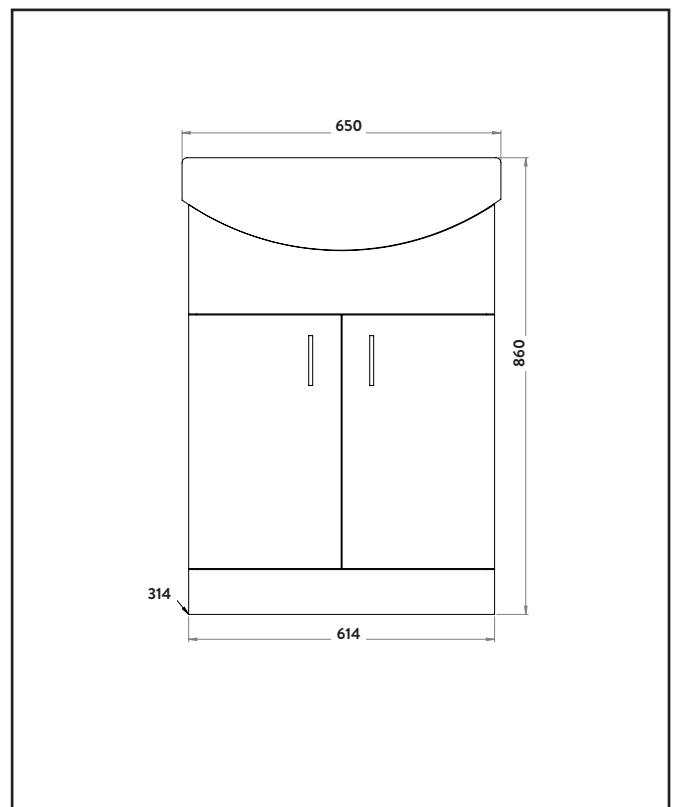

## Lanza 650mm Basin Unit Gloss White - **CABINET ONLY**

Product Code: POLAR-650-BASINUNIT

0330 124 7290

sales@scudo.co.uk - www.scudo.co.uk

Scudo is the trading name of Harrison Bathrooms Ltd. Whilst we endeavour to ensure that the product information is accurate we accept no liability for any information given. All images are for illustration purposes only. Product images and specification are subject to change. Measurement are in millimetres and are nominal.

Product Measurements	
Product Weight:	15kg
Product Width:	614mm
Product Height:	860mm
Product Depth:	315mm
Product Length:	N/A
Product Transportation	
Barcode:	5060766125343
Country of Origin:	Turkey
Comodity Code:	9403609010
Primary Packed Measurements	
Packaged Weight:	16kg
Packaged Length:	630mm
Packaged Width:	880mm
Packaged Height:	330mm
Packaging Weight	
Card:	0.9kg
Paper:	N/A
Wood:	N/A
Plastic:	0.004kg
General Information	
Construction Material:	Vinyl Wrapped MDF
Installation Type:	Floor Mounted
Colour / Finish:	Gloss White
Furniture Attributes	
Supplied Fully Assembled:	Yes
Number of Drawer:	0
Number of Doors:	2
Soft Close Doors/Drawer:	Yes
Moisture Resistant:	Yes
Internal Shelves:	Yes
Door Opening Width:	590mm
Draw Opening Distance:	N/A
Advised Concealed Cistern:	N/A
False Draws:	No
Number of False Draws:	No
Reversible Doors:	No
Hinge Location:	Both
Compatible Furniture Code:	POLAR-500-WCUNIT POLAR-600WCUNIT
Compatible Basin Code:	LANZA-650-BASINCER
Handles	
Handle Styles:	Vertical Bar
Handle Finish:	Chrome or Black
Handle Material:	Steel
Number of Handles:	2
Compliance DOP	

### Dimensions (measurements in mm)