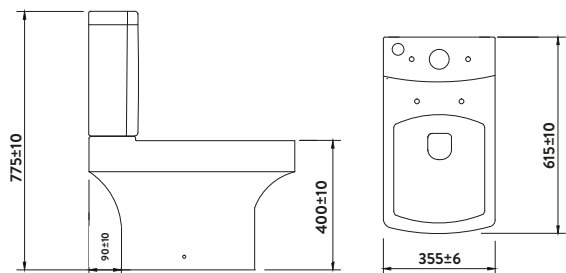

PRODUCT DATA SHEET

Denza WC Cistern CISTERN ONLY

Product Code: DEN002

SCUDO
BEAUTIFUL BATHROOMS

0330 124 7290

sales@scudo.co.uk - www.scudo.co.uk

Scudo is the trading name of Harrison Bathrooms Ltd. Whilst we endeavour to ensure that the product information is accurate we accept no liability for any information given. All images are for illustration purposes only. Product images and specification are subject to change. Measurements are in millimetres and are nominal.

Product Measurements	
Product Weight:	11.5kg
Product Width:	145mm
Product Height:	370mm
Product Depth:	380mm
Product Length:	N/A
Product Transportation	
Barcode:	5060500646363
Country of Origin:	China
Comodity Code:	6910100000
Primary Packed Measurements	
Packaged Weight:	12kg
Packaged Length:	392mm
Packaged Width:	156mm
Packaged Height:	385mm
Packaging Weight	
Card:	1.5kg
Paper:	0kg
Wood:	0kg
Plastic:	0.05kg
General Information WC Pan	
Construction Material:	N/A
Installation Type:	N/A
Colour / Finish:	N/A
General Information Cistern	
Construction Material:	Ceramic
Installation Type:	Top Fix
Colour / Finish:	White
WC Pan Specification	
Projection:	N/A
Toilet Pan Height:	N/A
Pan Fixing Kit Included:	N/A
Seat Included:	N/A
Shape:	N/A
Type:	N/A
Waste Connection Specification	
Floor to Centre of Soil Pipe:	N/A
Wall to Start of Soil Pipe:	N/A
WC Cistern Specification	
Water Inlet Location:	Left
Flush Volume:	6/4L
Flush Type:	Push Button
Compliance DOP	
HBD0C046 / HBD0C047 / HBD0C048	

Dimensions

(measurements in mm)

LIFETIME GUARANTEE

We are confident in our products and we want our customer to be, we proudly give a lifetime guarantee on our taps and showers, further details can be found on our website