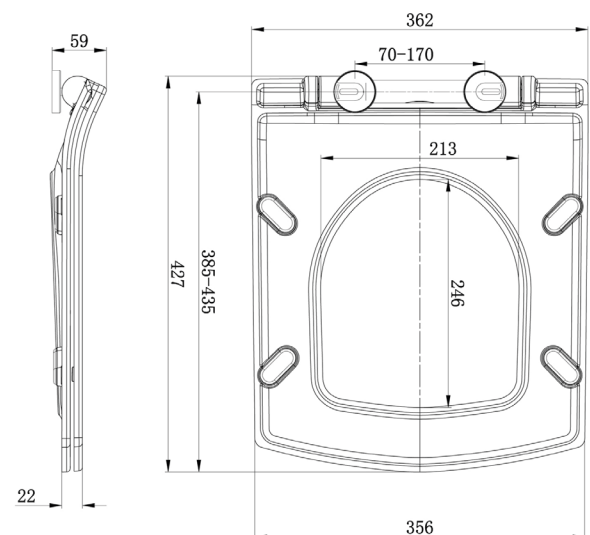

Product Measurements

Product Weight:	2.09kg
Product Width:	356mm
Product Height:	59mm
Product Depth:	N/A
Product Length:	427mm

Product Transportation

Barcode:	5060500643201
Country of Origin:	China
Comodity Code:	3922200000

Primary Packed Measurements

Packaged Weight:	2.568mm
Packaged Length:	365mm
Packaged Width:	60mm
Packaged Height:	433mm

Packaging Weight

Card:	0.42kg
Paper:	N/A
Wood:	N/A
Plastic:	0.051kg

General Information

Construction Material:	ABS
Installation Type:	Toilet Mounted
Colour / Finish:	White

Toilet Seat Specification

Quick Release:	Yes
Soft Close:	Yes
Top or Bottom Fix:	Top Fix
Shape:	Square
Adjustment:	70-170mm

Compliance DOP

N/A

Dimensions
(measurements in mm)

LIFETIME GUARANTEE

We are confident in our products and we want our customer to be, we proudly give a lifetime guarantee on our taps and showers, further details can be found on our website