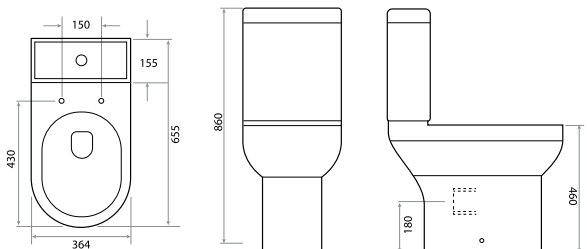

Product Measurements

Product Weight:	26kg
Product Width:	370mm
Product Height:	410mm
Product Depth:	520mm
Product Length:	N/A

Product Transportation

Barcode:	5060500642099
Country of Origin:	China
Comodity Code:	6910100000

Primary Packed Measurements

Packaged Weight:	28kg
Packaged Length:	530mm
Packaged Width:	380mm
Packaged Height:	430mm

Packaging Weight

Card:	1kg
Paper:	0kg
Wood:	0kg
Plastic:	0.038kg

General Information WC Pan

Construction Material:	Ceramic
Installation Type:	Top Fix
Colour / Finish:	White

General Information Cistern

Construction Material:	N/A
Installation Type:	N/A
Colour / Finish:	N/A

WC Pan Specification

Projection:	655mm
Toilet Pan Height:	460mm
Pan Fixing Kit Included:	Yes
Seat Included:	No
Shape:	D-Shape
Type:	Comfort Close Couple

Waste Connection Specification

Floor to Centre of Soil Pipe:	180mm
Wall to Start of Soil Pipe:	100mm

WC Cistern Specification

Water Inlet Location:	N/A
Flush Volume:	N/A
Flush Type:	N/A

Compliance DOP

HBD0C046 / HBD0C047