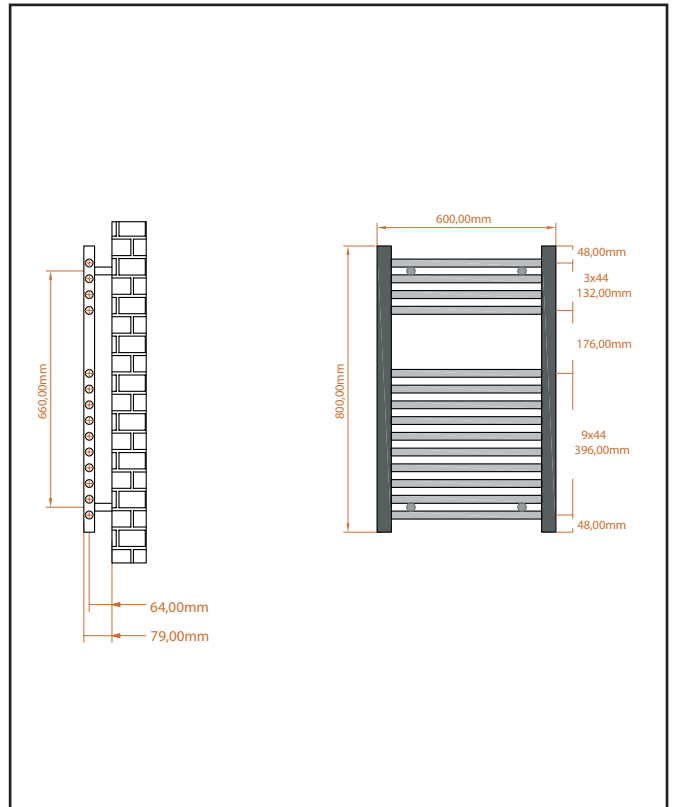

PRODUCT DATA SHEET

Strive Towel Radiator - 600 X 800

Product Code: ST-6080-C

SCUDO
BEAUTIFUL BATHROOMS

0330 124 7290

sales@scudo.co.uk - www.scudo.co.uk

Scudo is the trading name of Harrison Bathrooms Ltd. Whilst we endeavour to ensure that the product information is accurate we accept no liability for any information given. All images are for illustration purposes only. Product images and specification are subject to change. Measurement are in millimetres and are nominal.

Product Name	ST-6080-C
Product Description	22mm Straight Towel Rail 600mm x 800mm Chrome
Product Transportation	
Barcode	5060964931258
Contry of origin	TURK
Commodity code	7322190000
Product Measurements	
Product Weight (KG)	5.1
Product Width (mm)	600
Product Height (mm)	800
Product Depth (mm)	30
Product Length (mm)	0
Primary Packed Measurements	
Packaged Weight	6.1
Packed Length	830
Packed Width	460
Packed Height	830
Packaging Weights	
Card (kg)	0
Paper (g)	0
Wood (kg)	0
Plastic (kg)	0
Compliance DOP	0

General Information	
Construction Material	Steel
Installation type	0
Colour / Finish	Chrome
Heating Attributes	
Bar Arrangement	4+10
Number of Bars	14
Radiator Diameter (Ø)	30
RAL#	Chrome
Bar Diameter (Ø)	22
BTU @ 60°C	1693.62
Thermal Output @ 60°C (WATT's)	3.85
Element installation compatible	YES
Water Content Volume	0
Max Projection (mm)	555
Selected element must not exceed the maximum BTU / Watt out put of the product Seek advice from a competent installer	
First Fix Dimensions	
Pipe Centres C1 (mm)	70
Pipe Centres C2 (mm)	90