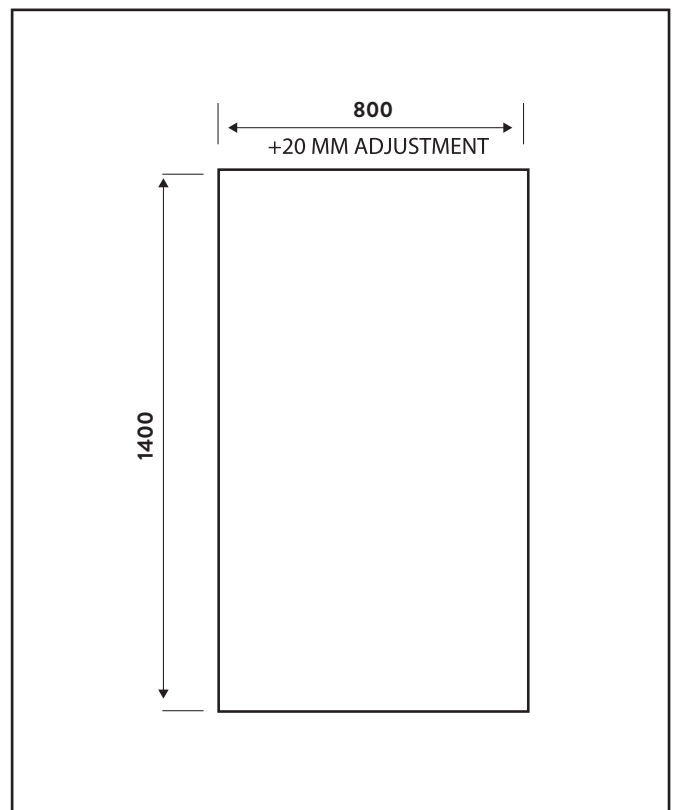

PRODUCT DATA SHEET

S6 Grid Bath Screen

Product Code: GRIDBATHSCREEN

SCUDO
BEAUTIFUL BATHROOMS

0330 124 7290

sales@scudo.co.uk - www.scudo.co.uk

Scudo is the trading name of Harrison Bathrooms Ltd. Whilst we endeavour to ensure that the product information is accurate we accept no liability for any information given. All images are for illustration purposes only. Product images and specification are subject to change. Measurement are in millimetres and are nominal.

| | |
|-----------------------------|--|
| Product Name | BLACKSCREEN010 |
| Product Description | 6mm Radius Edge Bathscreen 1400x800 mm Black |
| Product Transportation | |
| Barcode | 5060500641757 |
| Country of origin | CH |
| Commodity code | 7610909095 |
| Product Measurements | |
| Product Weight (KG) | 15.5 |
| Product Width (mm) | 800 |
| Product Height (mm) | 1400 |
| Product Depth (mm) | 6 |
| Product Length (mm) | 0 |
| Primary Packed Measurements | |
| Packaged Weight | 17.1 |
| Packed Length | 1460 |
| Packed Width | 830 |
| Packed Height | 40 |
| Packaging Weights | |
| Card (kg) | 1.8 |
| Paper (kg) | 8 |
| Wood (kg) | n/a |
| Plastic (kg) | 0.161 |
| Compliance DOP | HBD0C011, HBD0C012 |

| | |
|------------------------------------|---------------|
| General Information | |
| Construction Material | Acrylic |
| Installation type | Wall Mounted |
| Colour / Finish | White |
| Bath Attributes | |
| Bath Water Capacity (Litres) | 215 |
| Bath Water Capacity (m3) | 0.215 |
| Shape | P-Shape |
| Handed | Left |
| Bath Feet included | Yes |
| Supplied with Tap Holes | No |
| Height of Overflow / Soaking Depth | 0 |
| Internal Length Base (mm) | 1230 |
| Internal Width / Depth Base (mm) | 500 |
| Internal Height (mm) | 400 |
| Supplied with Front panel | No |
| Supplied with End panel | No |
| Compatible Panel Part Code | SHOWERBATH003 |