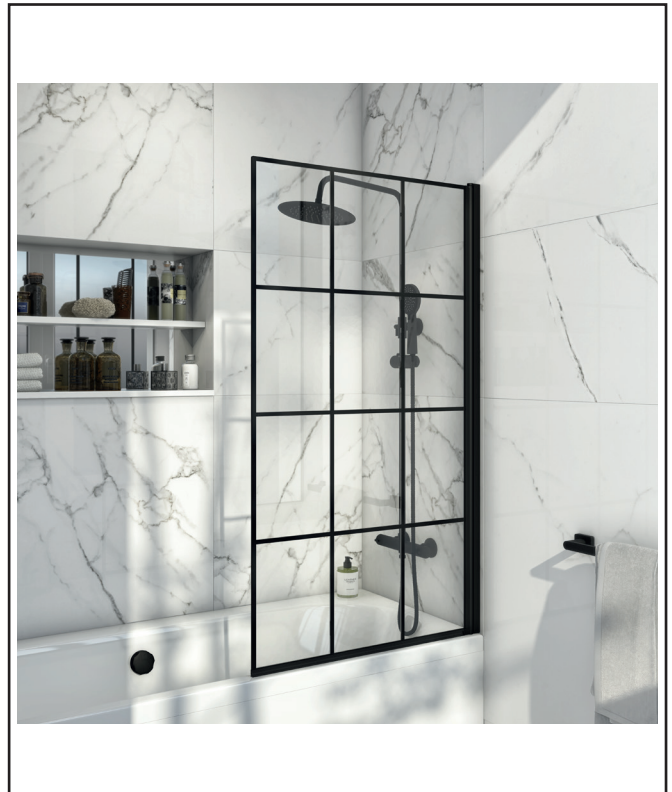

PRODUCT DATA SHEET

S6 Grid Bath Screen

Product Code: GRIDBATHSCREEN

SCUDO
BEAUTIFUL BATHROOMS

0330 124 7290

sales@scudo.co.uk - www.scudo.co.uk

Scudo is the trading name of Harrison Bathrooms Ltd. Whilst we endeavour to ensure that the product information is accurate we accept no liability for any information given. All images are for illustration purposes only. Product images and specification are subject to change. Measurement are in millimetres and are nominal.

| | |
|-----------------------------|--|
| Product Name | BLACKSCREEN010 |
| Product Description | 6mm Radius Edge Bathscreen 1400x800 mm Black |
| Product Transportation | |
| Barcode | 5060500641757 |
| Country of origin | CH |
| Commodity code | 7610909095 |
| Product Measurements | |
| Product Weight (KG) | 15.5 |
| Product Width (mm) | 800 |
| Product Height (mm) | 1400 |
| Product Depth (mm) | 6 |
| Product Length (mm) | 0 |
| Primary Packed Measurements | |
| Packaged Weight | 17.1 |
| Packed Length | 1460 |
| Packed Width | 830 |
| Packed Height | 40 |
| Packaging Weights | |
| Card (kg) | 1.8 |
| Paper (kg) | 8 |
| Wood (kg) | n/a |
| Plastic (kg) | 0.161 |
| Compliance DOP | HBD0C011, HBD0C012 |

| | |
|------------------------------------|---------------|
| General Information | |
| Construction Material | Acrylic |
| Installation type | Wall Mounted |
| Colour / Finish | White |
| Bath Attributes | |
| Bath Water Capacity (Litres) | 215 |
| Bath Water Capacity (m3) | 0.215 |
| Shape | P-Shape |
| Handed | Left |
| Bath Feet included | Yes |
| Supplied with Tap Holes | No |
| Height of Overflow / Soaking Depth | 0 |
| Internal Length Base (mm) | 1230 |
| Internal Width / Depth Base (mm) | 500 |
| Internal Height (mm) | 400 |
| Supplied with Front panel | No |
| Supplied with End panel | No |
| Compatible Panel Part Code | SHOWERBATH003 |