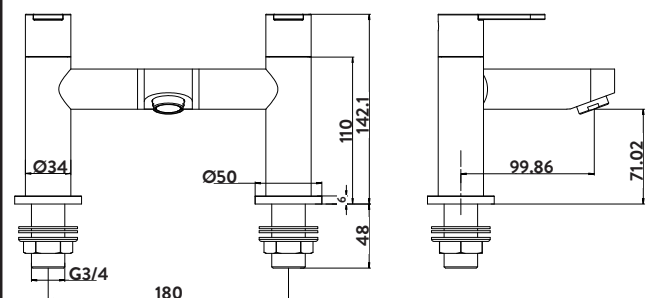

Product Measurements

Product Weight:	1.73kg
Product Width:	230mm
Product Height:	126mm
Product Depth:	N/A
Product Length:	140mm

Product Transportation

Barcode:	5060500640767
Country of Origin:	China
Comodity Code:	8481801190

Primary Packed Measurements

Packaged Weight:	1.75kg
Packaged Length:	230mm
Packaged Width:	126mm
Packaged Height:	150mm

Packaging Weight

Card:	0.142kg
Paper:	0kg
Wood:	0kg
Plastic:	0.004kg

General Information

Construction Material:	Brass
Installation Type:	Deck Mounted
Colour / Finish:	Chrome

Tap/Shower Attributes

Minimum Pressure:	0.5 bar
Maximum Pressure:	5 bar
Flexible Tails Included:	No
Tap Hole Required:	2
Handle Type:	Lever
Swivel Spout:	No
Inlet Connection:	3/4 BSP
Outlet Connection:	N/A
Tap Hole Diameter:	32mm
Tap Type Description:	Manual Mixer
Includes Waste:	No
Valve / Cartridge Type:	Quarter Turn Cartridge
Cartridge Spare Code:	T8308-08

Dimensions

(measurements in mm)

LIFETIME GUARANTEE

We are confident in our products and we want our customer to be, we proudly give a lifetime guarantee on our taps and showers, further details can be found on our website