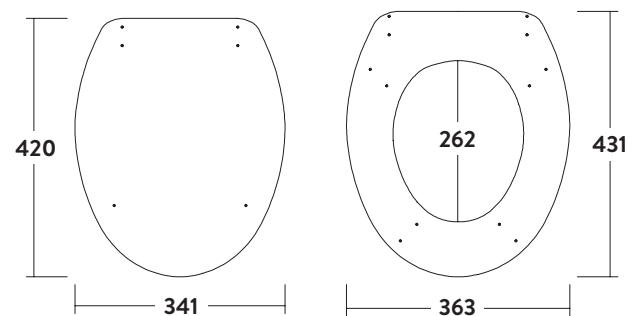

PRODUCT DATA SHEET

Wooden Soft Close Seat Bardolino Driftwood

Product Code: WOODSEAT008

SCUDO
BEAUTIFUL BATHROOMS

0330 124 7290

sales@scudo.co.uk - www.scudo.co.uk

Scudo is the trading name of Harrison Bathrooms Ltd. Whilst we endeavour to ensure that the product information is accurate we accept no liability for any information given. All images are for illustration purposes only. Product images and specification are subject to change. Measurements are in millimetres and are nominal.

Product Name	WOODSEAT008
Product Description	Driftwood Vinyl Wrap MDF Seat Soft Close Top Fix
Product Transportation	
Barcode	5060713720324
Country of origin	UK
Commodity code	9403609000
Product Measurements	
Product Weight (KG)	0.4
Product Width (mm)	363
Product Height (mm)	40
Product Depth (mm)	431
Product Length (mm)	0
Primary Packed Measurements	
Packaged Weight	7
Packed Length	500
Packed Width	500
Packed Height	100
Packaging Weights	
Card (kg)	0.53
Paper (kg)	0
Wood (kg)	0
Plastic (kg)	0
Compliance DOP	N/a

General Information	
Construction Material	MDF
Installation type	Top Fix
Colour / Finish	SONOMA OAK
Toilet Seat Specification	
Quick release	Yes
Soft Close	Yes
Top or Bottom Fix	Top Fix
Shape	Round
Adjustment (mm)	100-200