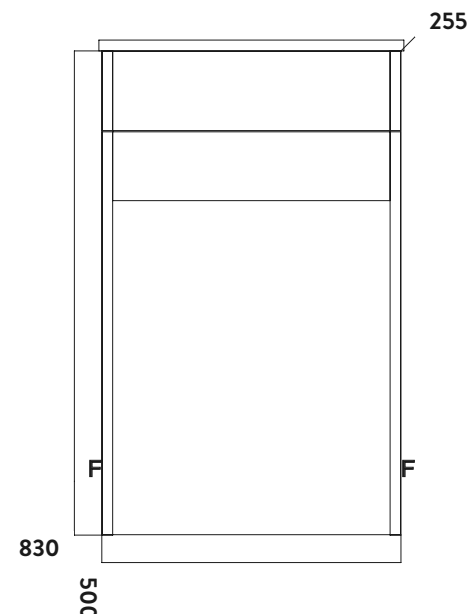

## Muro 500 WC Unit Gloss White

Product Code: MURO-WCUNIT-GWTE

Product Measurements	
Product Weight:	18.25kg
Product Width:	500mm
Product Height:	830mm
Product Depth:	255mm
Product Length:	N/A
Product Transportation	
Barcode:	5060500647889
Country of Origin:	UK
Comodity Code:	9403609000
Primary Packed Measurements	
Packaged Weight:	20kg
Packaged Length:	345mm
Packaged Width:	600mm
Packaged Height:	928mm
Packaging Weight	
Card:	1.75kg
Paper:	N/A
Wood:	N/A
Plastic:	0.025kg
General Information	
Construction Material:	Vinyl Wrapped MDF
Installation Type:	Floor Mounted
Colour / Finish:	Gloss White
Furniture Attributes	
Supplied Fully Assembled:	Yes
Number of Drawer:	0
Number of Doors:	0
Soft Close Doors/Drawer:	N/A
Moisture Resistant:	Yes
Internal Shelves:	0
Door Opening Width:	N/A
Draw Opening Distance:	N/A
Advised Concealed Cistern:	CISTERN002
False Draws:	N/A
Number of False Draws:	N/A
Reversible Doors:	N/A
Hinge Location:	N/A
Compatible Furniture Code:	N/A
Compatible Basin Code:	N/A
Handles	
Handle Styles:	N/A
Handle Finish:	N/A
Handle Material:	N/A
Number of Handles:	N/A
Compliance DOP	
N/A	

**Dimensions**  
(measurements in mm)