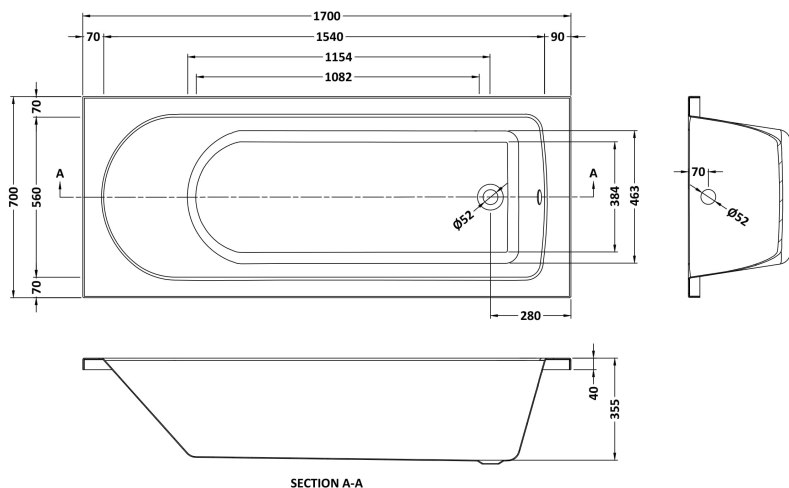

### Packaging Details

Barcode: 5055369006649

**Sales Code:** NBA609NL

**Description:** Standard Single Ended Bath 1700X700

SECTION A-A

**Product Dimensions**

Length (mm):	1700
Width (mm):	700
Depth (mm):	380
Nett Weight (kg):	17

**Packaging Dimensions**

Length (mm):	1700
Width (mm):	720
Depth (mm):	400
Gross Weight (kg):	17

**Packaging Data**

Box Colour:	Brown Cardboard Sleeve
Box Qty:	1
Label Size:	192 x 38
Label Colour:	White Label
Label Qty:	1

**Outer Box Dimensions (If Applicable)**

Length (mm):	
Width (mm):	
Height (mm):	
Gross Weight (kg):	
Barcode:	5055275833070

**Product Details**

Country of Origin:	Poland
Fitting Instruction:	No
Certification:	FSC: No      CE: Yes
Material Colour Reference:	European White
Product Material:	Acrylic
Material Thickness:	4mm
Volume (Ltr):	147L
Displaced Capacity:	77L
Leg Set Included:	Legset Not Included
Waste Included:	Waste Not Included
Drilled/Undrilled:	Undrilled For Taps
Includes Grips:	No Grips Supplied
Embossed:	No
No of Tapholes:	None
Anti-Slip:	No

Sales Code: NBL001

Description: Leg Set

**Product Dimensions**

Length (mm):	570
Width (mm):	
Depth (mm):	
Nett Weight (kg):	1.9

**Packaging Dimensions**

Length (mm):	600
Width (mm):	60
Depth (mm):	60
Gross Weight (kg):	1.9