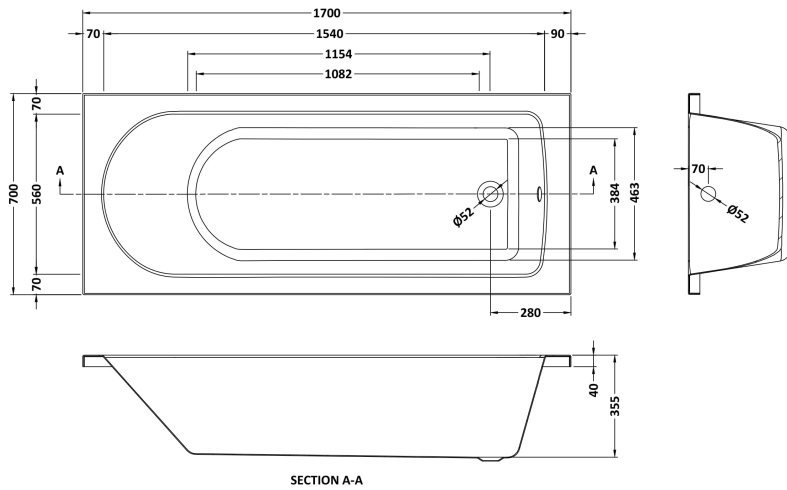

### Packaging Details

Barcode: 5055369006649

**Sales Code:** NBA609NL

**Description:** Standard Single Ended Bath 1700X700

SECTION A-A

**Product Dimensions**

Length (mm):	1700
Width (mm):	700
Depth (mm):	380
Nett Weight (kg):	17

**Packaging Dimensions**

Length (mm):	1700
Width (mm):	720
Depth (mm):	400
Gross Weight (kg):	17

**Packaging Data**

Box Colour:	Brown Cardboard Sleeve
Box Qty:	1
Label Size:	192 x 38
Label Colour:	White Label
Label Qty:	1

**Outer Box Dimensions (If Applicable)**

Length (mm):	
Width (mm):	
Height (mm):	
Gross Weight (kg):	
Barcode:	5055275833070

**Product Details**

Country of Origin:	Poland
Fitting Instruction:	No
Certification:	FSC: No      CE: Yes
Material Colour Reference:	European White
Product Material:	Acrylic
Material Thickness:	4mm
Volume (Ltr):	147L
Displaced Capacity:	77L
Leg Set Included:	Legset Not Included
Waste Included:	Waste Not Included
Drilled/Undrilled:	Undrilled For Taps
Includes Grips:	No Grips Supplied
Embossed:	No
No of Tapholes:	None
Anti-Slip:	No

Sales Code: NBL001

Description: Leg Set

**Product Dimensions**

Length (mm):	570
Width (mm):	
Depth (mm):	
Nett Weight (kg):	1.9

**Packaging Dimensions**

Length (mm):	600
Width (mm):	60
Depth (mm):	60
Gross Weight (kg):	1.9