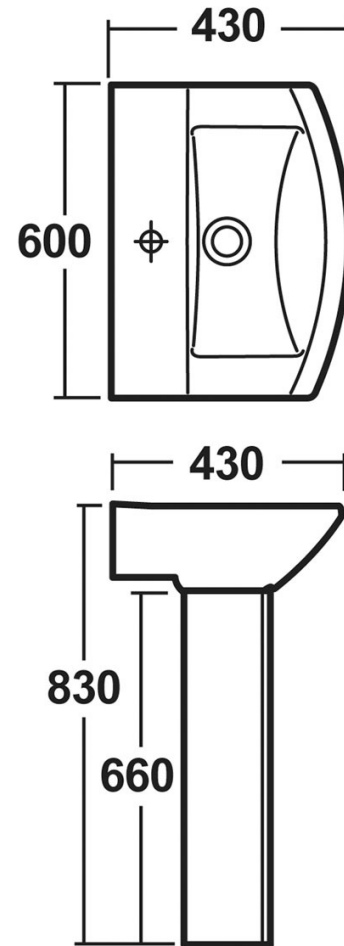

## CUSTOMER DATA SHEET

SALES CODE: Ckn004

DESCRIPTION: Knedlington 600mm Basin & Pedestal

### PRODUCT DIMENSIONS

Height (mm)	Width (mm)	Depth (mm)	Nett Wgt Kg
191	600	430	14.63

### PACKAGING DIMENSIONS

Height (mm)	Width (mm)	Depth (mm)	Gross Wgt Kg
210	630	480	14.63

### OUTER BOX DIMENSIONS (If Applicable)

Height (mm)	Width (mm)	Depth (mm)	Gross Wgt Kg
Barcode		5055369026234	