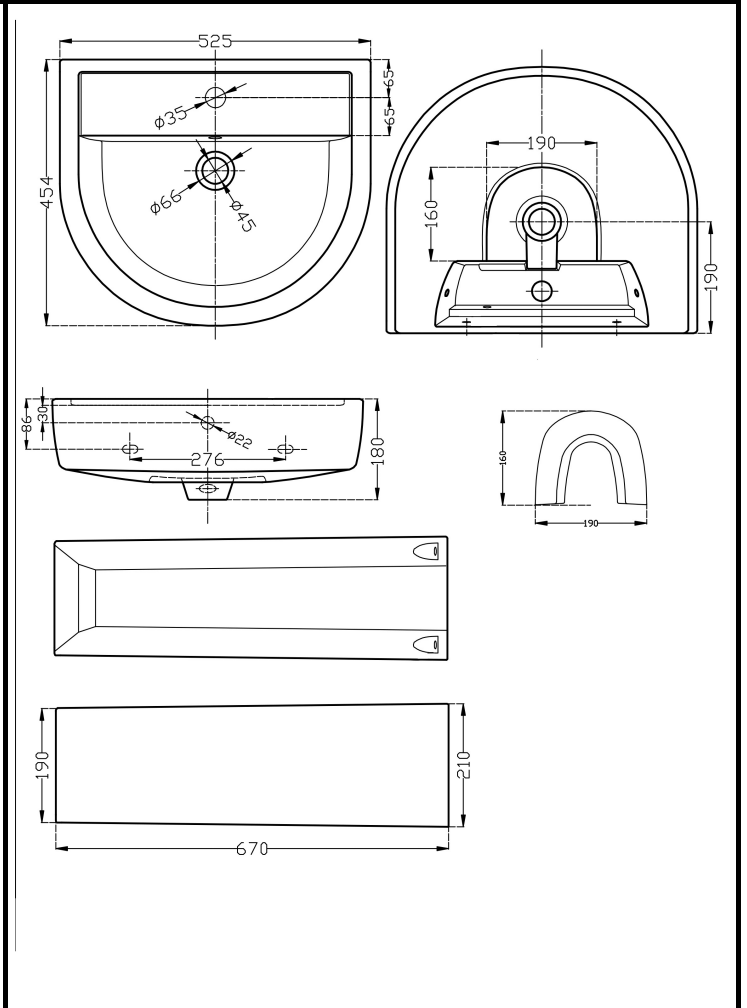

### OUTER BOX DIMENSIONS (If Applicable)

Height (mm)	Width (mm)	Depth (mm)	Gross Wgt Kg
Barcode		5055369026234	

### BASINS

Tap Hole	One Taphole	Chain Stay Hole	No
Template	Not Required	Waste Type Req'd	Slotted
Overflow Incl.	Yes	Overflow Cover	Yes

### PRODUCT DIMENSIONS

Height (mm)	Width (mm)	Depth (mm)	Nett Wgt Kg
680	200	170	10.5