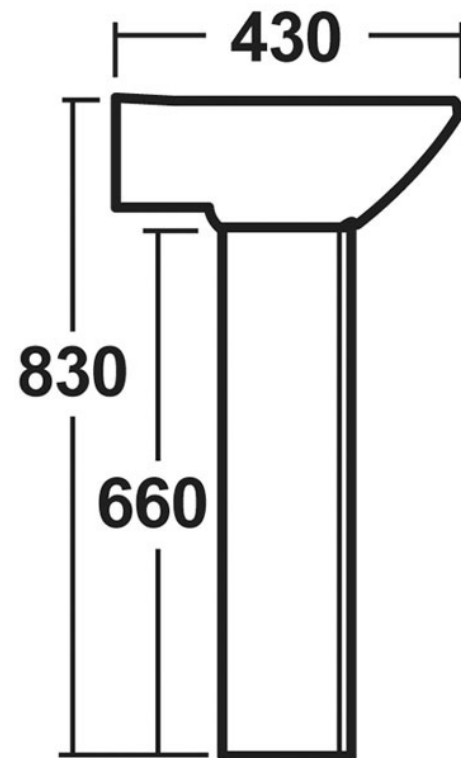

## CUSTOMER DATA SHEET

SALES CODE: Ckn004

DESCRIPTION: Knedlington 600mm Basin & Pedestal

## CUSTOMER DATA SHEET - CERAMICS

SALES CODE: NCA205

DESCRIPTION: Asselby 600mm Medium Basin 1Th

### PRODUCT DIMENSIONS

Height (mm)	Width (mm)	Depth (mm)	Nett Wgt Kg
191	600	430	14.63

### PACKAGING DIMENSIONS

Height (mm)	Width (mm)	Depth (mm)	Gross Wgt Kg
210	630	480	14.63