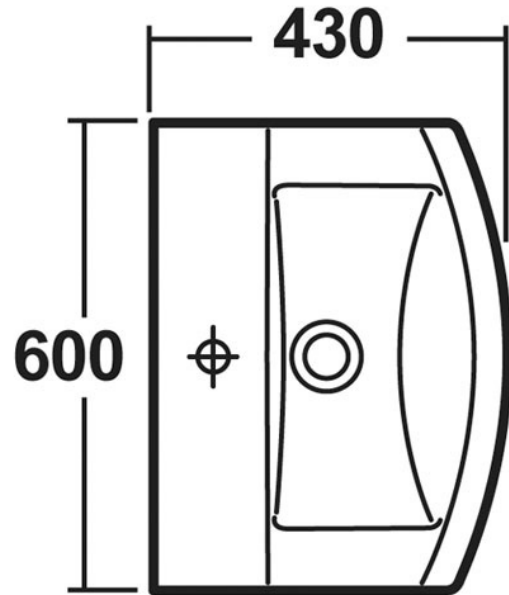

## CUSTOMER DATA SHEET

SALES CODE: Ckn004

DESCRIPTION: Knedlington 600mm Basin & Pedestal

### PRODUCT DIMENSIONS

Height (mm)	Width (mm)	Depth (mm)	Nett Wgt Kg
191	600	430	14.63

### PACKAGING DIMENSIONS

Height (mm)	Width (mm)	Depth (mm)	Gross Wgt Kg
210	630	480	14.63