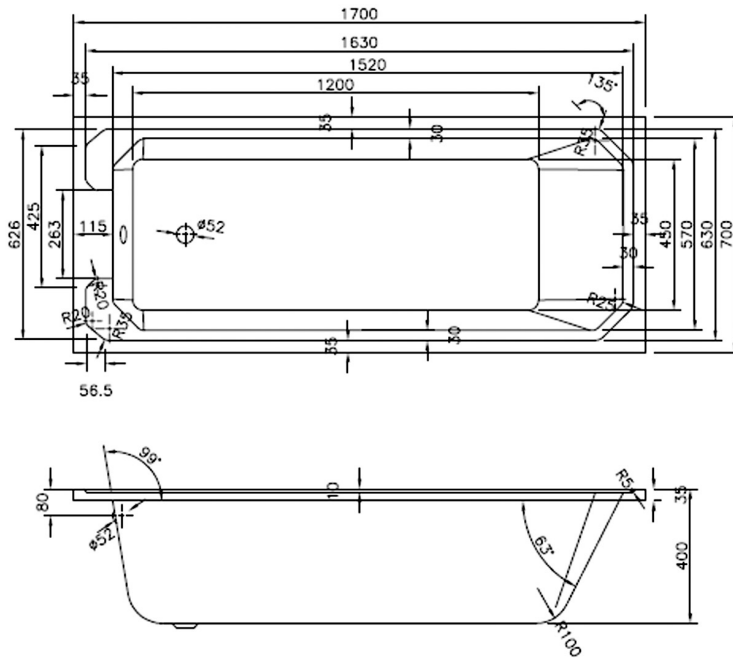

CUSTOMER DATA SHEET

SALES CODE: LDB109

DESCRIPTION: Art Deco Bath (1700X700)

OVERALL PRODUCT DIMENSIONS

Length (mm)	Width (mm)	Depth (mm)
1700	720	400

PACKAGING DETAILS

No of Packs	2	Barcode
Combined Wgt (kg)	19.3	5055369040599

CUSTOMER DATA SHEET - BATHS

SALES CODE: NBL001

DESCRIPTION: Leg Set

PRODUCT DIMENSIONS

Length (mm)	Width (mm)	Depth (mm)	Nett Wgt Kg
570			1.9

PACKAGING DIMENSIONS

Length (mm)	Width (mm)	Depth (mm)	Gross Wgt Kg
600	60	60	1.9

PACKAGING DATA

Box Colour	Brown Cardboard Box		
Box Qty	1	Label Colour	White Label
Label Size	50 X 38	Label Qty	1

OUTER BOX DIMENSIONS (If Applicable)

Length (mm)	Width (mm)	Height (mm)	Gross Wgt Kg
Barcode	5055275833612		

PRODUCT DETAILS

Country of Origin	Poland	Certification	FSC	CE	
Fitting Instruction	No	Material Colour Ref'	European White		
Product Material	Acrylic	Material Thickness	4		
Volume (Ltr)	178L	Displaced Capacity	108L		
Leg Set Inc'	Legset Not Included	Waste Inc'	Waste Not Included		
Drilled/Undrilled	Undrilled For Taps	Includes Grips	No Grips Supplied		
Embossed	No	No of Tapholes	None		
Anti-Slip	No				