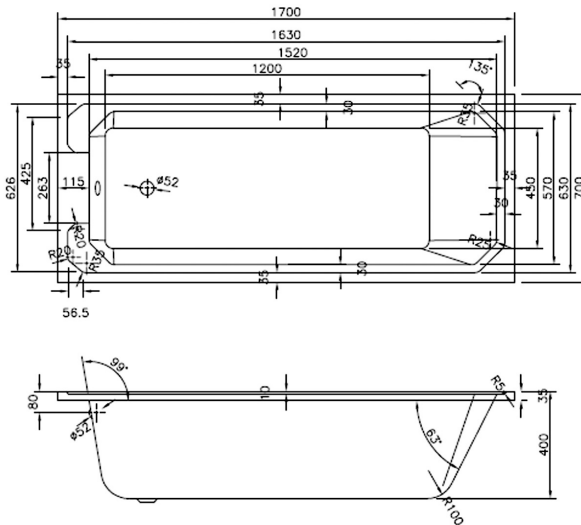

CUSTOMER DATA SHEET

SALES CODE: LDB109

DESCRIPTION: Art Deco Bath (1700X700)

OVERALL PRODUCT DIMENSIONS

Length (mm)	Width (mm)	Depth (mm)
1700	720	400

PACKAGING DETAILS

No of Packs	2	Barcode
Combined Wgt (kg)	19.3	5055369040599

CUSTOMER DATA SHEET - BATHS

SALES CODE: NBL001

DESCRIPTION: Leg Set

PRODUCT DIMENSIONS

Length (mm)	Width (mm)	Depth (mm)	Nett Wgt Kg
570			1.9

PACKAGING DIMENSIONS

Length (mm)	Width (mm)	Depth (mm)	Gross Wgt Kg
600	60	60	1.9

PACKAGING DATA

Box Colour	Brown Cardboard Box		
Box Qty	1	Label Colour	White Label
Label Size	50 X 38	Label Qty	1

OUTER BOX DIMENSIONS (If Applicable)

Length (mm)	Width (mm)	Height (mm)	Gross Wgt Kg
Barcode	5055275833612		

CUSTOMER DATA SHEET - BATHS

SALES CODE: NLB109

DESCRIPTION: Art Deco Bath (1700X700)

PRODUCT DIMENSIONS

Length (mm)	Width (mm)	Depth (mm)	Nett Wgt Kg
1700	700	400	19.3

PACKAGING DIMENSIONS

Length (mm)	Width (mm)	Depth (mm)	Gross Wgt Kg
1700	720	400	19.3