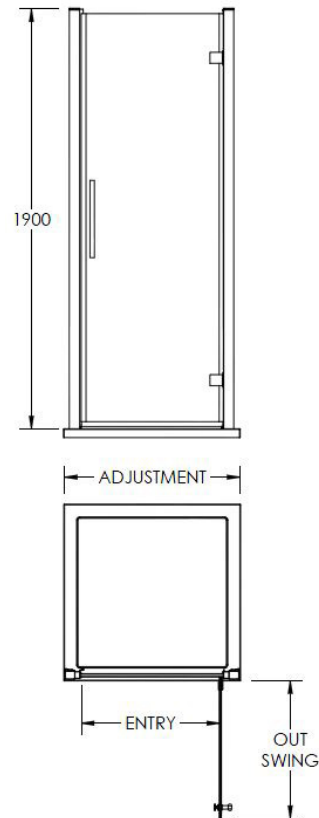

## CUSTOMER DATA SHEET - ENCLOSURES

SALES CODE: MH70-E8

DESCRIPTION: 700 Hinged Door 8mm

Apex Hinged Door Enclosure

### PRODUCT DIMENSIONS

| Height (mm) | Width (mm) | Depth (mm) | Nett Wgt Kg |
|-------------|------------|------------|-------------|
| 1900        | 690        | 44         | 30.2        |

### PACKAGING DIMENSIONS

| Height (mm) | Width (mm) | Length (mm) | Gross Wgt Kg |
|-------------|------------|-------------|--------------|
| 1960        | 725        | 65          | 30.2         |

### OUTER BOX DIMENSIONS (If Applicable)

| Height (mm) | Width (mm)    | Depth (mm) | Length (mm) | Gross Wgt Kg |
|-------------|---------------|------------|-------------|--------------|
|             |               |            |             |              |
| Barcode     | 5055369080601 |            |             |              |