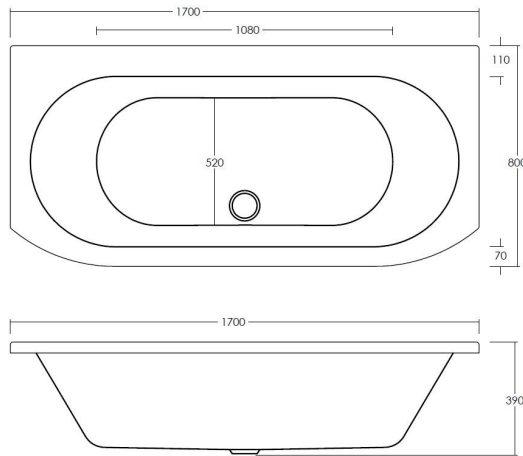

CUSTOMER DATA SHEET - BATHS

SALES CODE: NBH020

DESCRIPTION: Shingle Back To Wall Bath

PRODUCT DIMENSIONS

Length (mm)	Width (mm)	Depth (mm)	Nett Wgt Kg
1700	800	390	24

PACKAGING DIMENSIONS

Length (mm)	Width (mm)	Depth (mm)	Gross Wgt Kg
1700	800	390	25

PACKAGING DATA

Box Colour	Brown Cardboard Sleeve		
Box Qty	1	Label Colour	White Label
Label Size	192 X 38	Label Qty	1

OUTER BOX DIMENSIONS (If Applicable)

Length (mm)	Width (mm)	Height (mm)	Gross Wgt Kg
Barcode	5055369060634		

PRODUCT DETAILS

Country of Origin	United Kingdom				Certification	FSC	Not App	CE	No
Fitting Instruction	Yes				Material Colour Ref'	European White			
Product Material	Acrylic				Material Thickness	4			
Volume (Ltr)	200L				Displaced Capacity	130L			
Leg Set Inc'	Legset Included				Waste Inc'	Waste Not Included			
Drilled/Undrilled	Undrilled For Taps				Includes Grips	No Grips Supplied			
Embossed	No				No of Tapholes	None			
Anti-Slip	No								