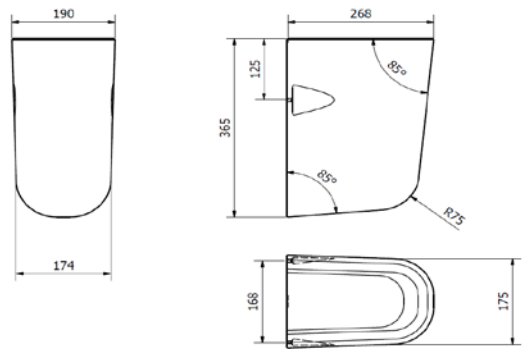

STUDIO 550mm 1 TH BASIN, PED & SEMI-PED

ILLUSTRATION: STUDIO 550 1 TH BASIN & PED
STUDIO 550 1 TH BASIN & SEMI-PED

CODE: 550 1 TH BASIN - POT290ST
PEDESTAL - POT451SE
SEMI-PED - POT452SE

COLOUR: WHITE

WEIGHT:	BASIN	PED	SEMI- PED
NET:	15.0 KG	10.0 KG	7.0 KG
GROSS:	15.5 KG	10.5 KG	8.0 KG
STANDARDS:	BS EN 14688 BS EN 31 BS 3402		

NOTES:
VITREOUS CHINA
1 TAP HOLE

BASIN & PED

SEMI - PED

BOX SIZES :- BASIN = 570 X 430 X 210 mm, PED = 200 X 180 X 740, SEMI PED = 330 X 265 X 220