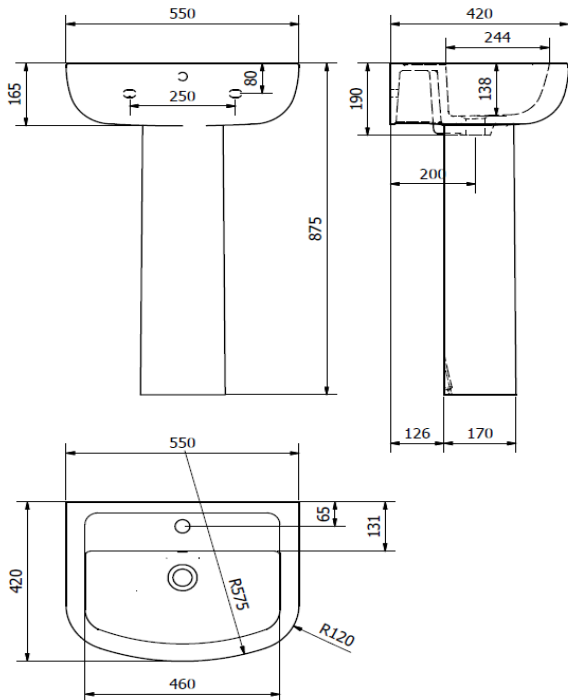

STUDIO 550mm 1 TH BASIN, PED & SEMI-PED

ILLUSTRATION: STUDIO 550 1 TH BASIN & PED
STUDIO 550 1 TH BASIN & SEMI-PED

CODE: 550 1 TH BASIN - POT290ST
PEDESTAL - POT451SE
SEMI-PED - POT452SE

COLOUR: WHITE

WEIGHT:	BASIN	PED	SEMI- PED
NET:	15.0 KG	10.0 KG	7.0 KG
GROSS:	15.5 KG	10.5 KG	8.0 KG
STANDARDS:	BS EN 14688 BS EN 31 BS 3402		

NOTES:
VITREOUS CHINA
1 TAP HOLE

BASIN & PED

SEMI - PED

BOX SIZES :- BASIN = 570 X 430 X 210 mm, PED = 200 X 180 X 740, SEMI PED = 330 X 265 X 220