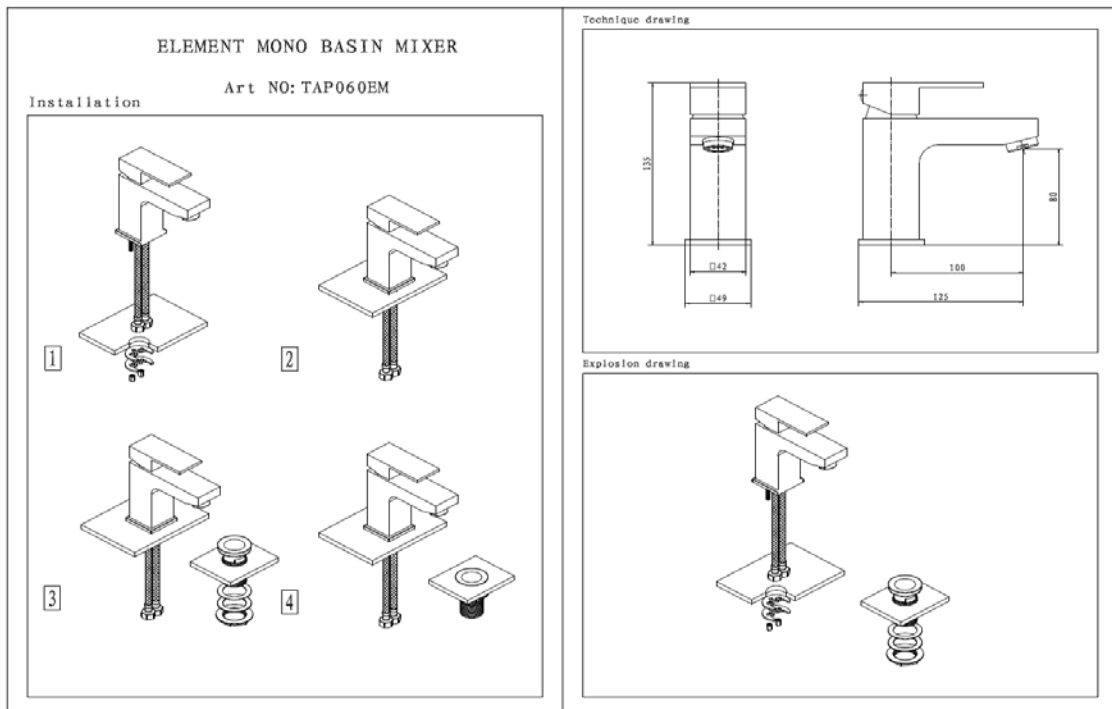

TAP060EM- ELEMENT MONO BASIN MIXER WITH CLICK WASTE

ILLUSTRATION: ELEMENT MONO BASIN MIXER

BAR CODE: 5060168228680

COLOUR: CHROME PLATE

WEIGHT:

NET 0.9 kg (tap only)

GROSS 1.52 kg

STANDARDS: BS EN 200

NOTES: SUPPLIED WITH CLICK WASTE

1/2" BSP FLEXI HOSES

CERAMIC DISC CARTRIDGE TECHNOLOGY

Flow Rate: L.P

0.2bar	0.5bar	1bar	2bar	3bar
6L/min	8.3L/min	11L/min	15.6L/min	19L/min

BOX SIZE 220 x 150 x 90 mm

TAP061EM- ELEMENT BATH SHOWER MIXER

ILLUSTRATION: ELEMENT BATH SHOWER MIXER

BAR CODE: 5060168228697

COLOUR: CHROME PLATE

WEIGHT:

NET 2.3 kg (tap only)

GROSS 2.97 kg

STANDARDS: BS EN 200

**NOTES: SHOWER HOSE AND HAND SET
3/4" BSP CONNECTIONS
CERAMIC DISC TECHNOLOGY
WALL BRACKET**

COLOUR: CHROME PLATE

WEIGHT:

NET 2.1 kg (tap only)

GROSS 2.37 kg

STANDARDS: BS EN 200

NOTES:

**3/4" BSP CONNECTIONS
CERAMIC DISC TECHNOLOGY**

Flow Rate: L.P