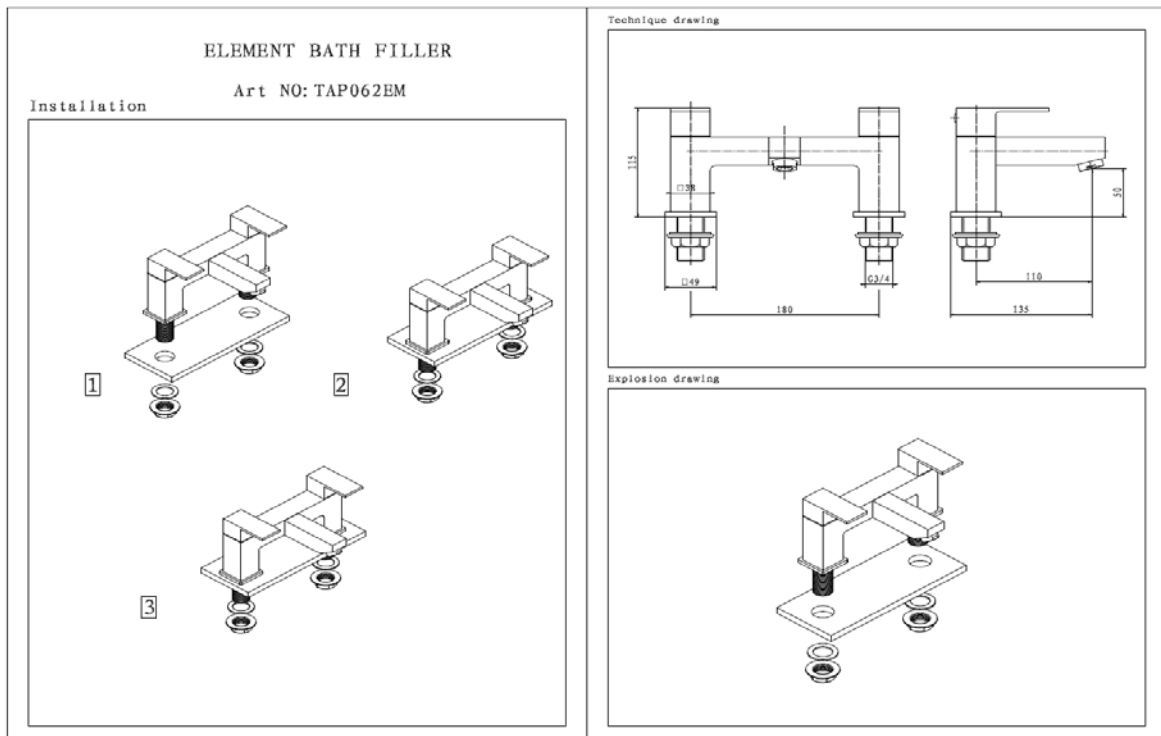

ILLUSTRATION: ELEMENT BATH SHOWER MIXER

BAR CODE: 5060168228697

COLOUR: CHROME PLATE

WEIGHT:

NET 2.3 kg (tap only)

GROSS 2.97 kg

STANDARDS: BS EN 200

**NOTES: SHOWER HOSE AND HAND SET
3/4" BSP CONNECTIONS
CERAMIC DISC TECHNOLOGY
WALL BRACKET**

Flow Rate: M.P

0.2bar	0.5bar	1bar	2bar	3bar
7.3L/min	10L/min	13.5L/min	18.9L/min	22.9L/min

BOX SIZE 250 x 170 x 155 mm

TAP062EM - ELEMENT BATH FILLER

ILLUSTRATION: ELEMENT BATH FILLER

BAR CODE: 5060168228703

COLOUR: CHROME PLATE

WEIGHT:

NET 2.1 kg (tap only)

GROSS 2.37 kg

STANDARDS: BS EN 200

NOTES:

**3/4" BSP CONNECTIONS
CERAMIC DISC TECHNOLOGY**

Flow Rate: L.P

0.2bar	0.5bar	1bar	2bar	3bar
14.4L/min	19.5L/min	26.5L/min	N/A	N/A

BOX SIZE 250 x 170 x 155 mm