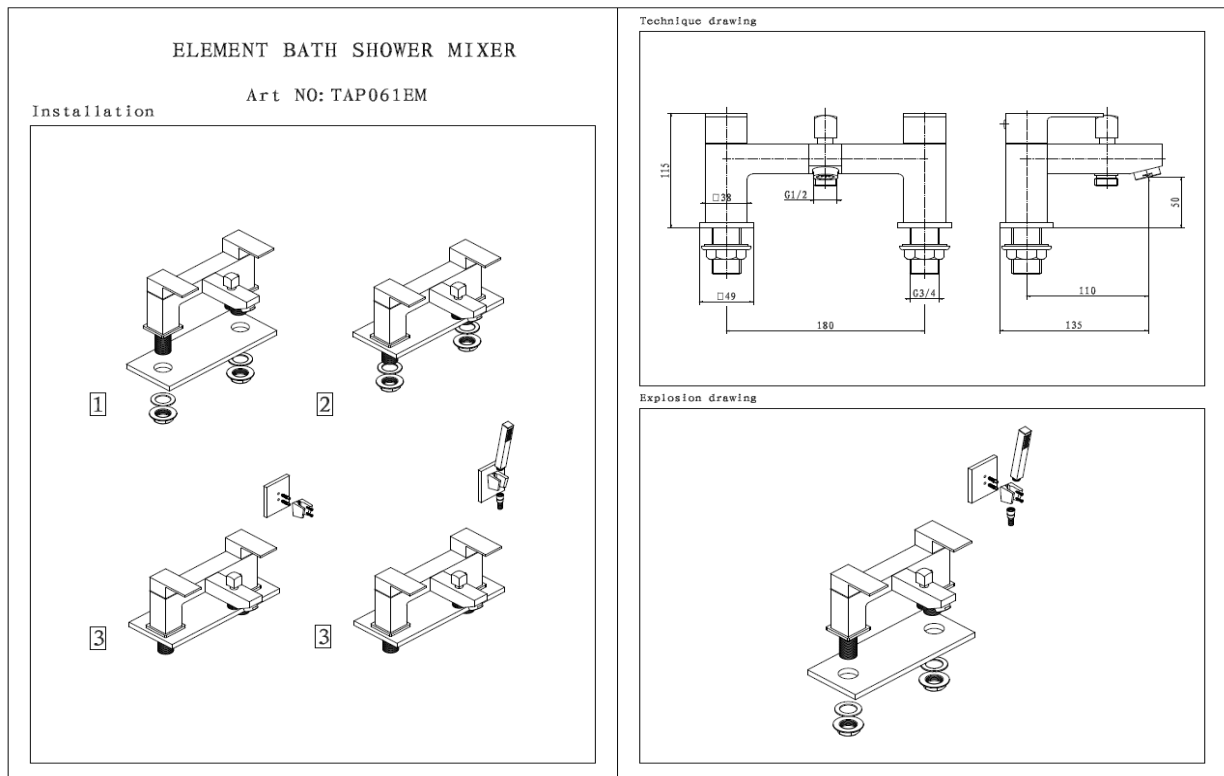

NOTES: SUPPLIED WITH CLICK WASTE

1/2" BSP FLEXI HOSES

CERAMIC DISC CARTRIDGE TECHNOLOGY

Flow Rate: L.P

0.2bar	0.5bar	1bar	2bar	3bar
6L/min	8.3L/min	11L/min	15.6L/min	19L/min

BOX SIZE 220 x 150 x 90 mm

TAP061EM- ELEMENT BATH SHOWER MIXER

ILLUSTRATION: ELEMENT BATH SHOWER MIXER

BAR CODE: 5060168228697

COLOUR: CHROME PLATE

WEIGHT:

NET 2.3 kg (tap only)

GROSS 2.97 kg

STANDARDS: BS EN 200

**NOTES: SHOWER HOSE AND HAND SET
3/4" BSP CONNECTIONS
CERAMIC DISC TECHNOLOGY
WALL BRACKET**

Flow Rate: M.P

0.2bar	0.5bar	1bar	2bar	3bar
7.3L/min	10L/min	13.5L/min	18.9L/min	22.9L/min

BOX SIZE 250 x 170 x 155 mm

TAP062EM - ELEMENT BATH FILLER

ILLUSTRATION: ELEMENT BATH FILLER

BAR CODE: 5060168228703

COLOUR: CHROME PLATE

WEIGHT:

NET 2.1 kg (tap only)

GROSS 2.37 kg

STANDARDS: BS EN 200

NOTES:

**3/4" BSP CONNECTIONS
CERAMIC DISC TECHNOLOGY**

Flow Rate: L.P