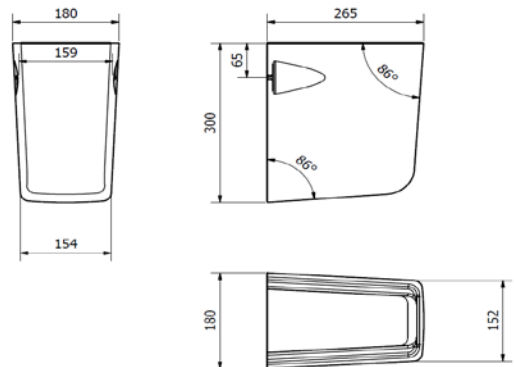

**PROJECT 530mm 1 TH BASIN, PED & SEMI-PED**

**ILLUSTRATION: PROJECT 530 1 TH BASIN & PED  
PROJECT 530 1 TH BASIN & SEMI-PED**

**CODE: 550 1 TH BASIN - POT867PR  
PEDESTAL - POT453SE  
SEMI-PED - POT454SE**

**COLOUR: WHITE**

<b>WEIGHT:</b>	<b>BASIN</b>	<b>PED</b>	<b>SEMI- PED</b>
<b>NET:</b>	<b>17.0 KG</b>	<b>10.0 KG</b>	<b>7.0 KG</b>
<b>GROSS:</b>	<b>18.0 KG</b>	<b>10.5 KG</b>	<b>8.0 KG</b>
<b>STANDARDS:</b>	<b>BS EN 14688 BS EN 31 BS 3402</b>		

**NOTES:  
VITREOUS CHINA  
1 TAP HOLE**

**BASIN & PED**

**SEMI - PED**

**BOX SIZES :- BASIN = 550 X 480 X 210 mm, PED = 200 X 180 X 740, SEMI PED = 330 X 265 X 220**