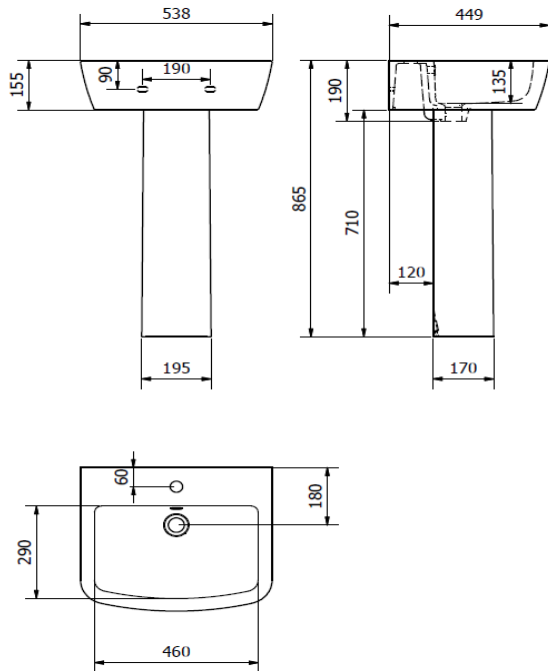

**PROJECT 530mm 1 TH BASIN, PED & SEMI-PED**

**ILLUSTRATION: PROJECT 530 1 TH BASIN & PED  
PROJECT 530 1 TH BASIN & SEMI-PED**

**CODE: 550 1 TH BASIN - POT867PR  
PEDESTAL - POT453SE  
SEMI-PED - POT454SE**

**COLOUR: WHITE**

<b>WEIGHT:</b>	<b>BASIN</b>	<b>PED</b>	<b>SEMI- PED</b>
<b>NET:</b>	<b>17.0 KG</b>	<b>10.0 KG</b>	<b>7.0 KG</b>
<b>GROSS:</b>	<b>18.0 KG</b>	<b>10.5 KG</b>	<b>8.0 KG</b>
<b>STANDARDS:</b>	<b>BS EN 14688 BS EN 31 BS 3402</b>		

**NOTES:  
VITREOUS CHINA  
1 TAP HOLE**

**BASIN & PED**

**SEMI - PED**

**BOX SIZES :- BASIN = 550 X 480 X 210 mm, PED = 200 X 180 X 740, SEMI PED = 330 X 265 X 220**