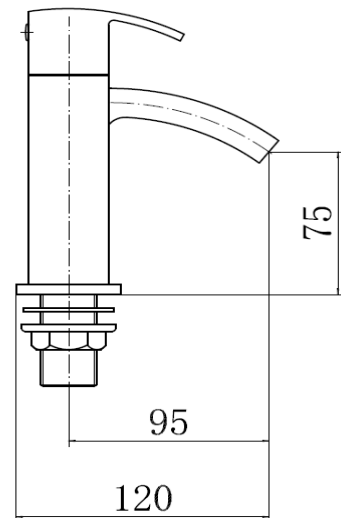

**TAP132ST- STATUS BATH SHOWER MIXER**

**ILLUSTRATION: STATUS BATH SHOWER MIXER**

**BAR CODE: 5055681428525**

**COLOUR: CHROME PLATE**

**WEIGHT:**

**NET 2.11 kg (tap only)**

**GROSS 2.78 KG**

**STANDARDS: BS EN 200**

**NOTES: SHOWER HOSE AND HAND SET  
3/4" BSP CONNECTIONS  
CERAMIC DISC TECHNOLOGY  
WALL BRACKET**

**Flow Rate: L.P**

0.2bar	0.5bar	1bar	2bar	3bar
10.7	19	28.9	37.8	40

**BOX SIZE 250 x 160 x 220 mm**