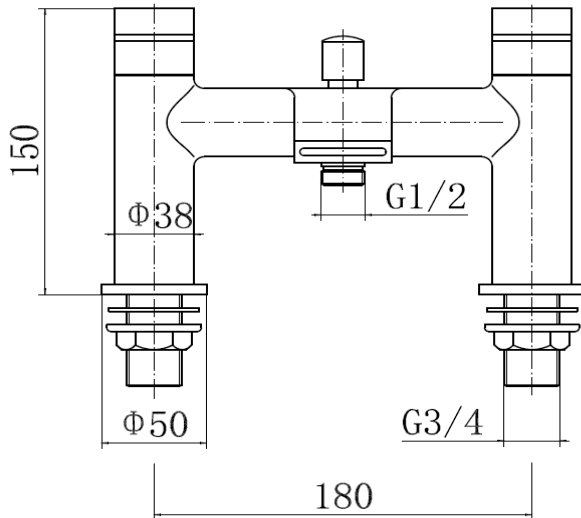

**TAP132ST- STATUS BATH SHOWER MIXER**

**ILLUSTRATION: STATUS BATH SHOWER MIXER**

**BAR CODE: 5055681428525**

**COLOUR: CHROME PLATE**

**WEIGHT:**

**NET 2.11 kg (tap only)**

**GROSS 2.78 KG**

**STANDARDS: BS EN 200**

**NOTES: SHOWER HOSE AND HAND SET  
3/4" BSP CONNECTIONS  
CERAMIC DISC TECHNOLOGY  
WALL BRACKET**

**Flow Rate: L.P**

0.2bar	0.5bar	1bar	2bar	3bar
10.7	19	28.9	37.8	40

**BOX SIZE 250 x 160 x 220 mm**