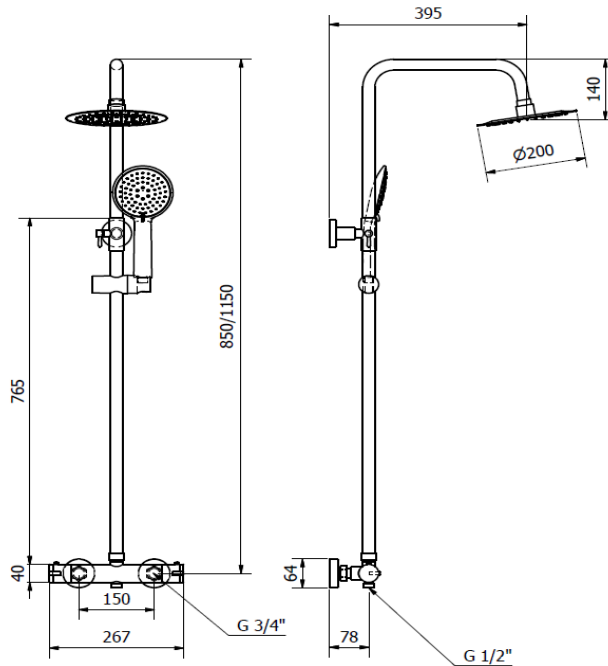

**SHO007PL-PLAN THERMOSTATIC BAR SHOWER WITH SLIM SS DRENCHER HEAD**

**ILLUSTRATION: PLAN THERMOSTATIC BAR SHOWER WITH RISER OPTION 7**

**BAR CODE: N/A**

**COLOUR: CHROME**

**WEIGHT:**

**NET 4.25 kg**

**GROSS 4.55 kg**

**STANDARDS: BS EN 1111**

**NOTES:**

**SUITABLE FOR PRESSURES BETWEEN 01 - 5 BAR**

**HOT & COLD PRESSURES MUST BE BALANCED**

**SUITABLE FOR COMBI-BOILERS, UNVENTED MAINS**

**PRESSURE SYSTEMS AND GRAVITY FED SYSTEMS**

**SUITABLE FOR SHOWER PUMPS**

**ANTI SCALD (THERMO STOP SET AT 38°C)**

**OVER HEAD DRENCHER/MULTI FUNCTION HAND SET**

**Flow Rate:**

0.1bar	0.3bar	0.5bar	1bar	3bar	5bar
5L	6.8L	9L	14L	19L	23L

**BOX SIZE 900 X 430 X 110 mm**