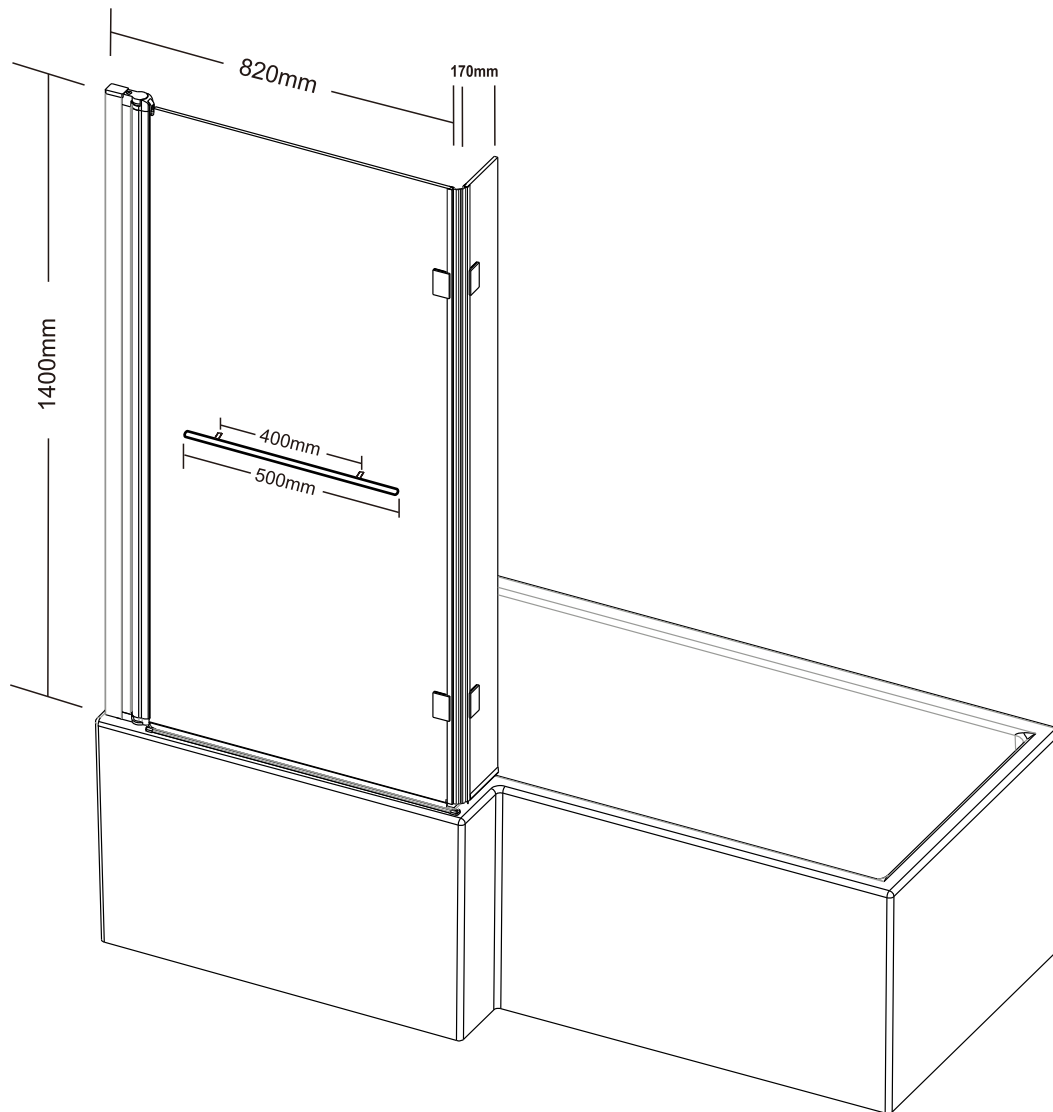

ASSEMBLY INSTRUCTIONS

6MM Hinged Bath Screen

The max adjustment is 25mm.
820/845