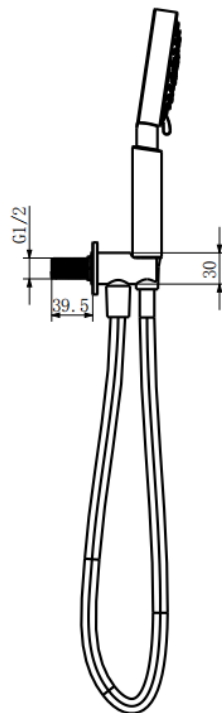

SHO146OT- Round Wall Outlet Bracket with Handset & Hose Brushed Brass

BAR CODE: 5055681439286

COLOUR: BRUSHED BRASS

WEIGHT:

NET 0.7 kg

GROSS 0.9 kg

BOX SIZE 285X137X75