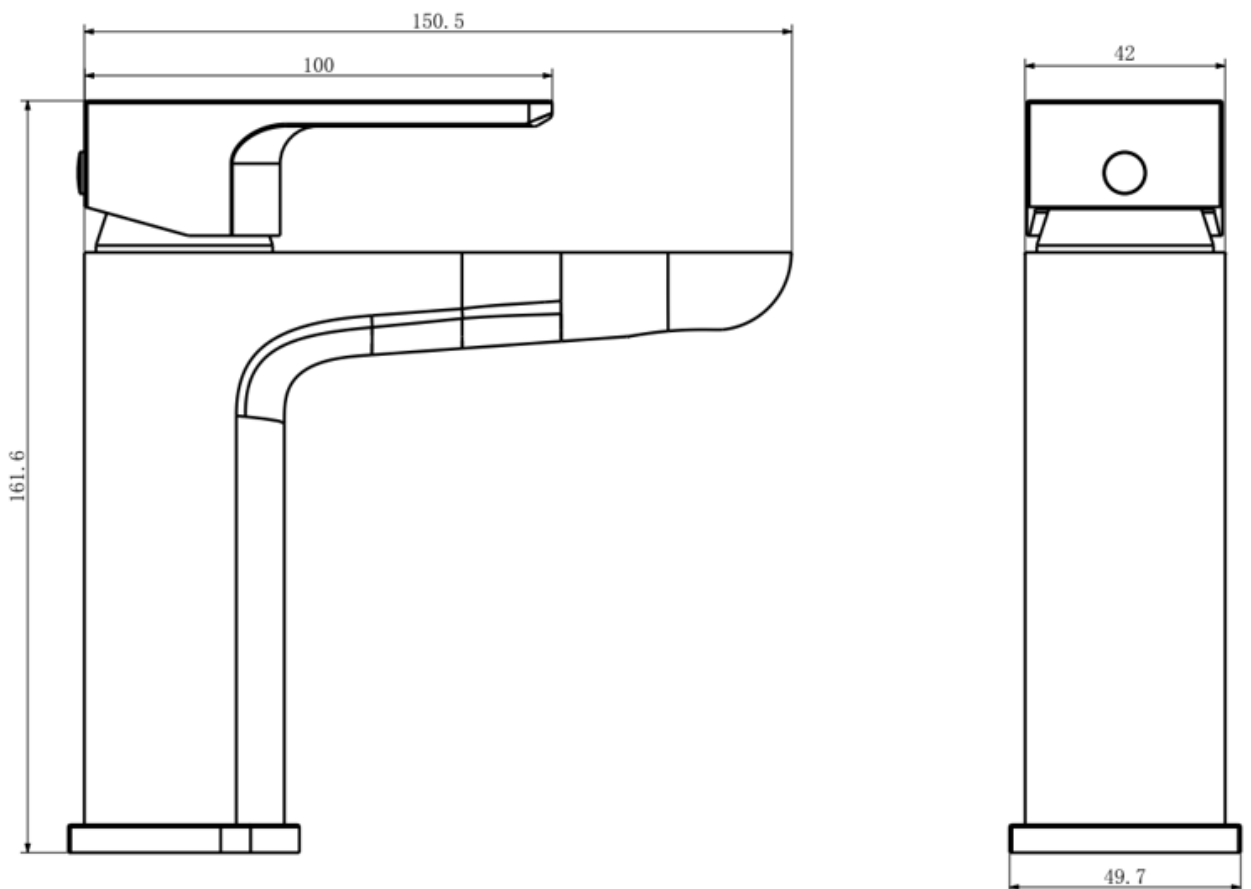

Kolt

Mono Basin Mixer Chrome TAP300KCP

3/4" BSP connections

Ceramic disc cartridge

Suitable for low water pressure systems

Technical drawing

BOX SIZE 175X159X77