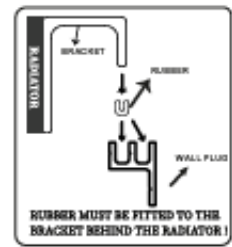

Product Name	Tube	Height (mm)	Width (mm)	Pipework Center (mm)	Thickness (mm)	Wall to Back (mm)	Wall to Pipe Center (mm)	Wall to Front (mm)
Victoria	6	578	440	545	39	24,50/33,50	39,50/48,50	65,40/74,40
Victoria	8	578	588	545	39	24,50/33,50	39,50/48,50	65,40/74,40
Victoria	11	578	810	545	39	24,50/33,50	39,50/48,50	65,40/74,40
Victoria	14	578	1032	545	39	24,50/33,50	39,50/48,50	65,40/74,40
Victoria	16	578	1180	545	39	24,50/33,50	39,50/48,50	65,40/74,40
Victoria	19	578	1402	545	39	24,50/33,50	39,50/48,50	65,40/74,40
Victoria	2	1778	144	1745	39	24,50/33,50	39,50/48,50	65,40/74,40
Victoria	3	1778	218	1745	39	24,50/33,50	39,50/48,50	65,40/74,40
Victoria	4	1778	292	1745	39	24,50/33,50	39,50/48,50	65,40/74,40
Victoria	5	1778	366	1745	39	24,50/33,50	39,50/48,50	65,40/74,40
Victoria	6	1778	440	1745	39	24,50/33,50	39,50/48,50	65,40/74,40
Victoria	7	1778	514	1745	39	24,50/33,50	39,50/48,50	65,40/74,40
Victoria	8	1778	588	1745	39	24,50/33,50	39,50/48,50	65,40/74,40