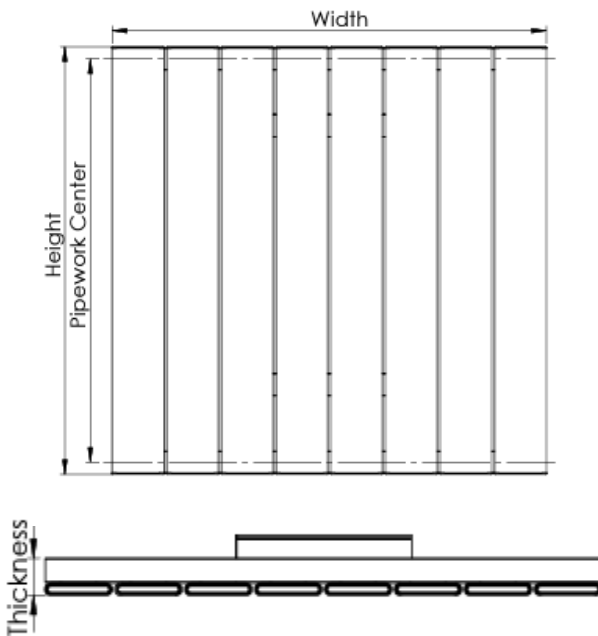

Product Name	Tube	Height (mm)	Width (mm)	Pipework Center (mm)	Thickness (mm)	Wall to Back (mm)	Wall to Pipe Center (mm)	Wall to Front (mm)
Victoria	6	578	440	545	39	24,50/33,50	39,50/48,50	65,40/74,40
Victoria	8	578	588	545	39	24,50/33,50	39,50/48,50	65,40/74,40
Victoria	11	578	810	545	39	24,50/33,50	39,50/48,50	65,40/74,40
Victoria	14	578	1032	545	39	24,50/33,50	39,50/48,50	65,40/74,40
Victoria	16	578	1180	545	39	24,50/33,50	39,50/48,50	65,40/74,40
Victoria	19	578	1402	545	39	24,50/33,50	39,50/48,50	65,40/74,40
Victoria	2	1778	144	1745	39	24,50/33,50	39,50/48,50	65,40/74,40
Victoria	3	1778	218	1745	39	24,50/33,50	39,50/48,50	65,40/74,40
Victoria	4	1778	292	1745	39	24,50/33,50	39,50/48,50	65,40/74,40
Victoria	5	1778	366	1745	39	24,50/33,50	39,50/48,50	65,40/74,40
Victoria	6	1778	440	1745	39	24,50/33,50	39,50/48,50	65,40/74,40
Victoria	7	1778	514	1745	39	24,50/33,50	39,50/48,50	65,40/74,40
Victoria	8	1778	588	1745	39	24,50/33,50	39,50/48,50	65,40/74,40