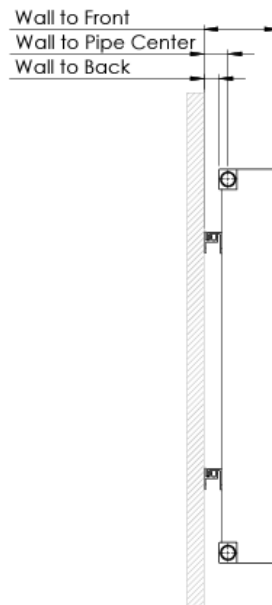

Product Name	Tube	Height (mm)	Width (mm)	Pipework Center (mm)	Thickness (mm)	Wall to Back (mm)	Wall to Pipe Center (mm)	Wall to Front (mm)
Victoria	6	578	440	545	39	24,50/33,50	39,50/48,50	65,40/74,40
Victoria	8	578	588	545	39	24,50/33,50	39,50/48,50	65,40/74,40
Victoria	11	578	810	545	39	24,50/33,50	39,50/48,50	65,40/74,40
Victoria	14	578	1032	545	39	24,50/33,50	39,50/48,50	65,40/74,40
Victoria	16	578	1180	545	39	24,50/33,50	39,50/48,50	65,40/74,40
Victoria	19	578	1402	545	39	24,50/33,50	39,50/48,50	65,40/74,40
Victoria	2	1778	144	1745	39	24,50/33,50	39,50/48,50	65,40/74,40
Victoria	3	1778	218	1745	39	24,50/33,50	39,50/48,50	65,40/74,40
Victoria	4	1778	292	1745	39	24,50/33,50	39,50/48,50	65,40/74,40
Victoria	5	1778	366	1745	39	24,50/33,50	39,50/48,50	65,40/74,40
Victoria	6	1778	440	1745	39	24,50/33,50	39,50/48,50	65,40/74,40
Victoria	7	1778	514	1745	39	24,50/33,50	39,50/48,50	65,40/74,40
Victoria	8	1778	588	1745	39	24,50/33,50	39,50/48,50	65,40/74,40