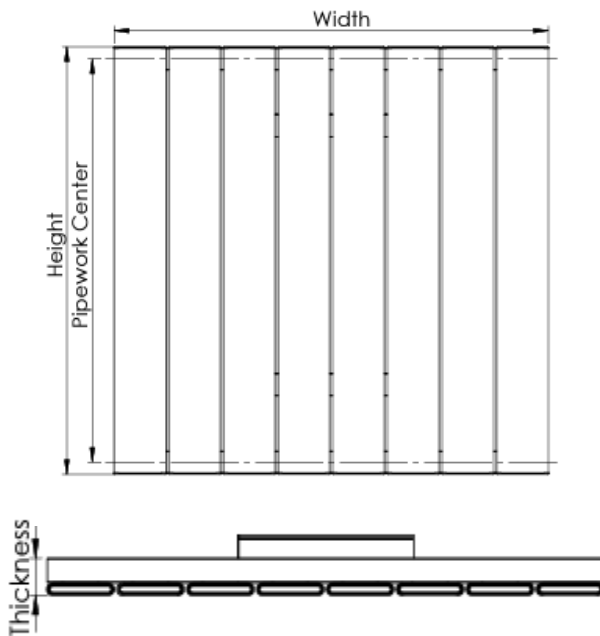

Product Name	Tube	Height (mm)	Width (mm)	Pipework Center (mm)	Thickness (mm)	Wall to Back (mm)	Wall to Pipe Center (mm)	Wall to Front (mm)
Victoria	6	578	440	545	39	24,50/33,50	39,50/48,50	65,40/74,40
Victoria	8	578	588	545	39	24,50/33,50	39,50/48,50	65,40/74,40
Victoria	11	578	810	545	39	24,50/33,50	39,50/48,50	65,40/74,40
Victoria	14	578	1032	545	39	24,50/33,50	39,50/48,50	65,40/74,40
Victoria	16	578	1180	545	39	24,50/33,50	39,50/48,50	65,40/74,40
Victoria	19	578	1402	545	39	24,50/33,50	39,50/48,50	65,40/74,40
Victoria	2	1778	144	1745	39	24,50/33,50	39,50/48,50	65,40/74,40
Victoria	3	1778	218	1745	39	24,50/33,50	39,50/48,50	65,40/74,40
Victoria	4	1778	292	1745	39	24,50/33,50	39,50/48,50	65,40/74,40
Victoria	5	1778	366	1745	39	24,50/33,50	39,50/48,50	65,40/74,40
Victoria	6	1778	440	1745	39	24,50/33,50	39,50/48,50	65,40/74,40
Victoria	7	1778	514	1745	39	24,50/33,50	39,50/48,50	65,40/74,40
Victoria	8	1778	588	1745	39	24,50/33,50	39,50/48,50	65,40/74,40