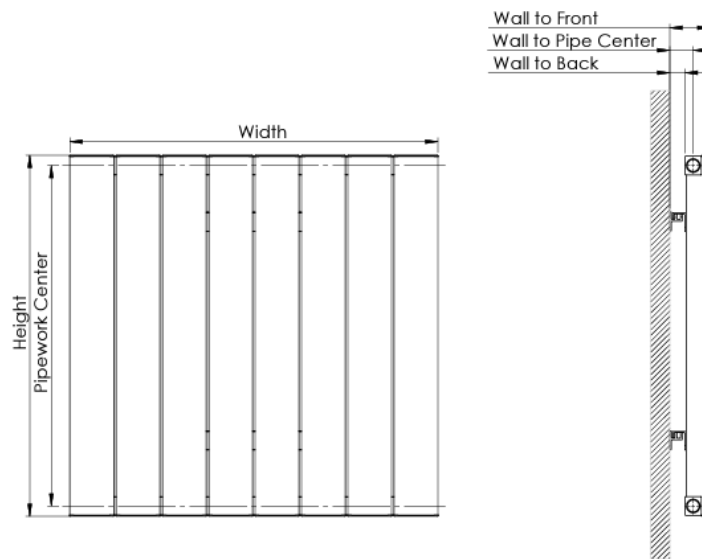

Technical drawing

Product Name	Tube	Height (mm)	Width (mm)	Pipework Center (mm)	Thickness (mm)	Wall to Back (mm)	Wall to Pipe Center (mm)	Wall to Front (mm)
Victoria	6	578	440	545	39	24,50/33,50	39,50/48,50	65,40/74,40
Victoria	8	578	588	545	39	24,50/33,50	39,50/48,50	65,40/74,40
Victoria	11	578	810	545	39	24,50/33,50	39,50/48,50	65,40/74,40
Victoria	14	578	1032	545	39	24,50/33,50	39,50/48,50	65,40/74,40
Victoria	16	578	1180	545	39	24,50/33,50	39,50/48,50	65,40/74,40
Victoria	19	578	1402	545	39	24,50/33,50	39,50/48,50	65,40/74,40
Victoria	2	1778	144	1745	39	24,50/33,50	39,50/48,50	65,40/74,40
Victoria	3	1778	218	1745	39	24,50/33,50	39,50/48,50	65,40/74,40
Victoria	4	1778	292	1745	39	24,50/33,50	39,50/48,50	65,40/74,40
Victoria	5	1778	366	1745	39	24,50/33,50	39,50/48,50	65,40/74,40
Victoria	6	1778	440	1745	39	24,50/33,50	39,50/48,50	65,40/74,40
Victoria	7	1778	514	1745	39	24,50/33,50	39,50/48,50	65,40/74,40
Victoria	8	1778	588	1745	39	24,50/33,50	39,50/48,50	65,40/74,40