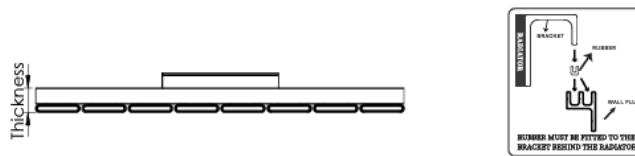

Technical drawing

Product Name	Tube	Height (mm)	Width (mm)	Pipework Center (mm)	Thickness (mm)	Wall to Back (mm)	Wall to Pipe Center (mm)	Wall to Front (mm)
Victoria	6	578	440	545	39	24,50/33,50	39,50/48,50	65,40/74,40
Victoria	8	578	588	545	39	24,50/33,50	39,50/48,50	65,40/74,40
Victoria	11	578	810	545	39	24,50/33,50	39,50/48,50	65,40/74,40
Victoria	14	578	1032	545	39	24,50/33,50	39,50/48,50	65,40/74,40
Victoria	16	578	1180	545	39	24,50/33,50	39,50/48,50	65,40/74,40
Victoria	19	578	1402	545	39	24,50/33,50	39,50/48,50	65,40/74,40
Victoria	2	1778	144	1745	39	24,50/33,50	39,50/48,50	65,40/74,40
Victoria	3	1778	218	1745	39	24,50/33,50	39,50/48,50	65,40/74,40
Victoria	4	1778	292	1745	39	24,50/33,50	39,50/48,50	65,40/74,40
Victoria	5	1778	366	1745	39	24,50/33,50	39,50/48,50	65,40/74,40
Victoria	6	1778	440	1745	39	24,50/33,50	39,50/48,50	65,40/74,40
Victoria	7	1778	514	1745	39	24,50/33,50	39,50/48,50	65,40/74,40
Victoria	8	1778	588	1745	39	24,50/33,50	39,50/48,50	65,40/74,40